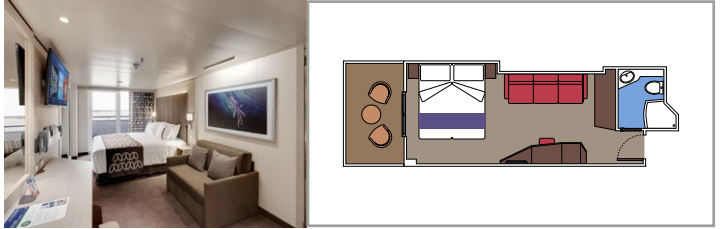

DELUXE BALCONY BR3

≈17
≈6
13-14
4