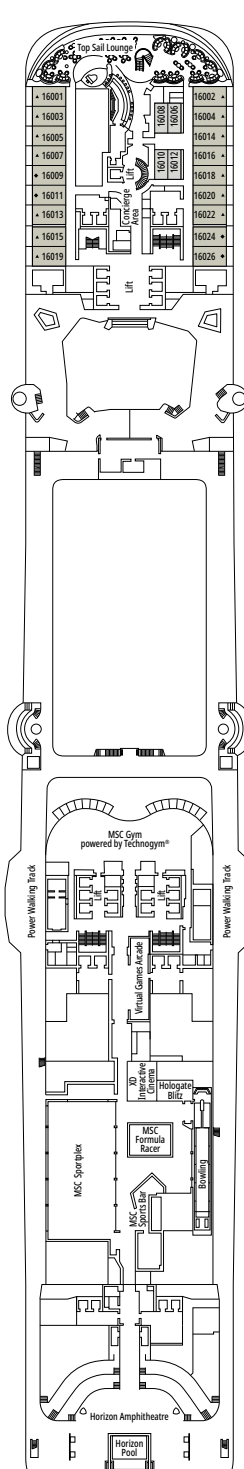

DECK 16
GREAT BARRIER REEF