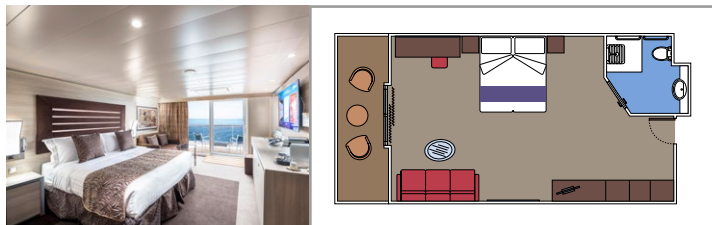

MSC YACHT CLUB

Available in:

- › **MSC Yacht Club Deluxe Suite (YC1)**
  cabin size 29m²; balcony size 5m²; deck 15