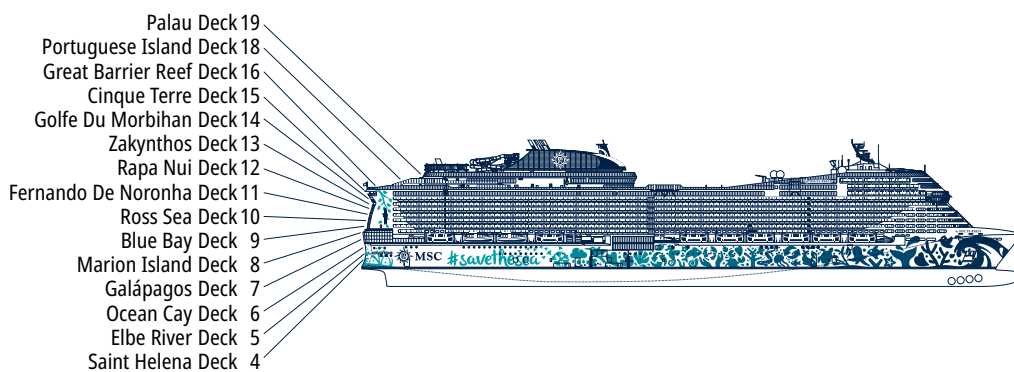

TECHNICAL CHARACTERISTICS OF THE SHIP

MSC EXCURSIONS

TECHNICAL CHARACTERISTICS OF THE SHIP	
YEAR BUILT	2023
GROSS TONNAGE	184.011
LENGTH / BEAM / HEIGHT	331,43 m / 43 m / 73,5 m
SURFACE AREA	35.000 m ² public areas
PUBLIC AREA RATIO	7,8 m ² per passenger
DECKS	19, included 15 for guests
LIFTS	32, included 19 for guests (2 panoramic and 1 for the MSC Yacht Club)
VOLTAGE (IN CABIN)	120/230 volts
MAXIMUM SPEED	22,8 knots
STABILISERS	Stabilised with 2 fins
NUMBER OF PASSENGERS	6.334
NUMBER OF CABINS	2.419, included 60 for guests with disabilities or reduced mobility
CREW MEMBERS	Approx. 1.704
POOLS	4, included 1 with sliding roof and 1 for the MSC Yacht Club
WHIRLPOOLS	9 whirlpool baths