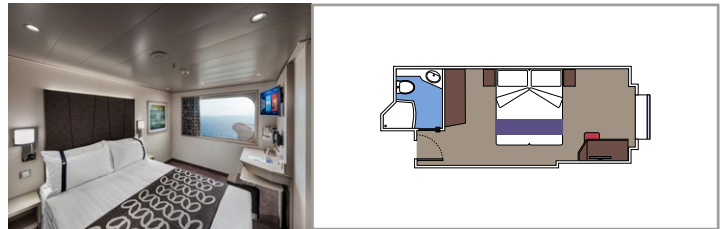

JUNIOR OCEAN VIEW WITH OBSTRUCTED VIEW

OO

≈12
8
2

The images are representative only. Size, layout and furniture may vary (within the same cabin category).

Cabin size (m²)

Balcony size (m²)

Deck location

Accommodating up to