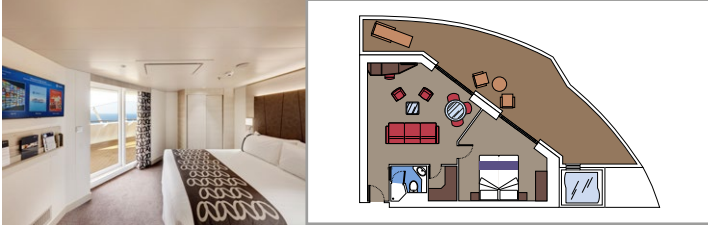

SUITE AUREA

INCLUDED FACILITIES

- Some Suites have balcony with private whirlpool
- Spacious Wardrobe
- Sitting area with double sofa bed
- Comfortable double bed or single beds (on request)
- Bathroom with shower or bathtub, vanity area with hairdryers
- Interactive TV, telephone, safe, minibar and air conditioning
- Wifi connection available (for a fee)

GRAND SUITE AUREA WITH TERRACE AND WHIRLPOOL BATH

SXJ

≈39
≈36
12
4

- > Balcony with its own private whirlpool bath
- > Sitting area with double sofa bed
- > Walk-in wardrobe