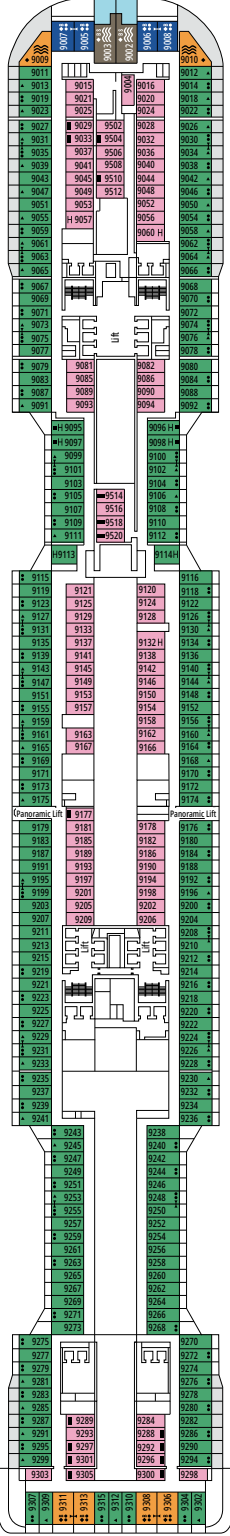

DECK 9
BLUE BAY