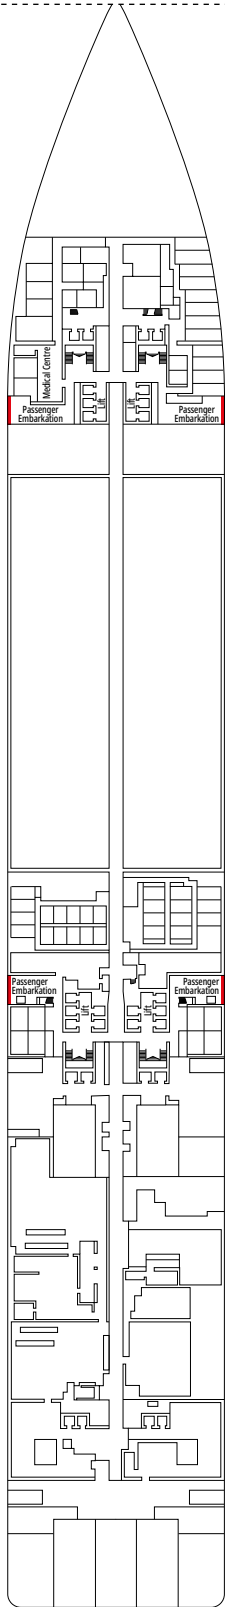

DECK 4
SAINT HELENA