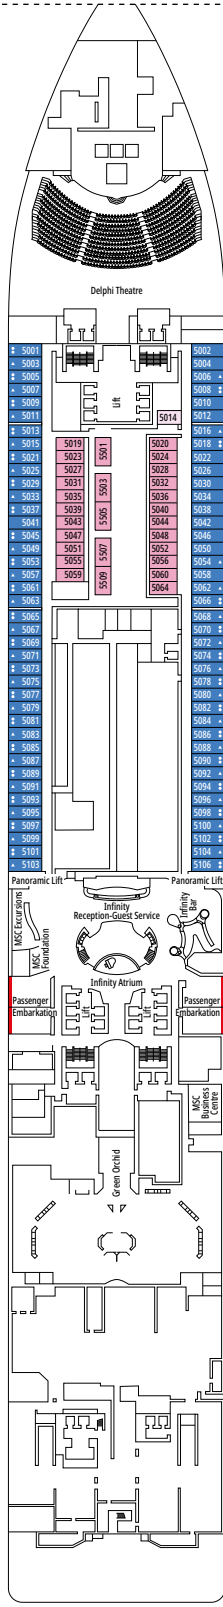

DECK 5
ELBE RIVER