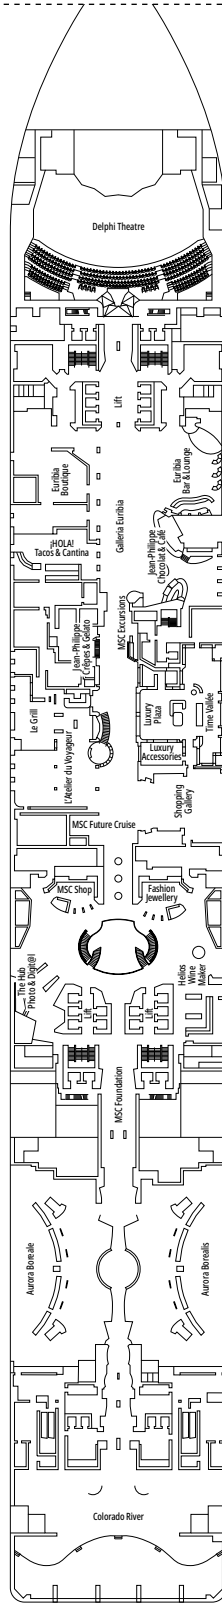

DECK 6
OCEAN CAY