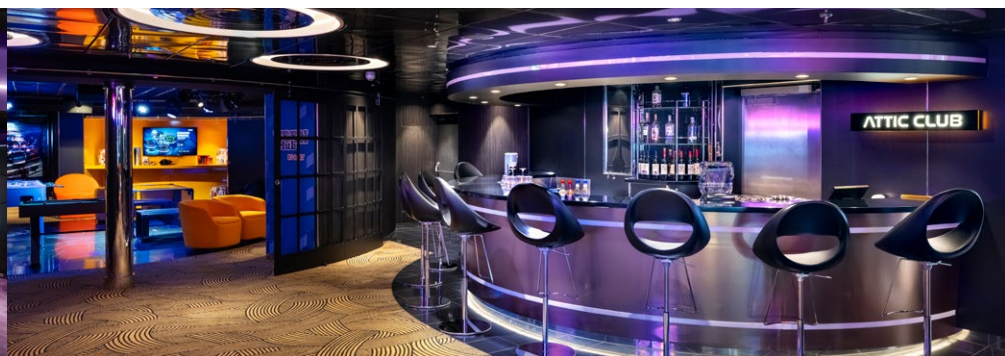

COMMON SERVICES

VARIOUS SERVICES	Use	Seats	Surface (m²)	Deck
INFINITY - RECEPTION GUEST SERVICE	Reception, guest service	22	450	5 Elbe River
MEDICAL CENTRE	Medical centre	6	400	4 Saint Helena
MSC EXCURSIONS	Excursions office		55	5 Elbe River
MSC EXCURSIONS	Excursions point		11	6 Ocean Cay
MSC FUTURE CRUISE	Cruise consultant office		25	6 Ocean Cay

CONFERENCE ROOMS	Surface (m²)		Seats	Surface (m²)	Deck	
	Stage	Dance floor				
ATTIC CLUB	21,20	42,90	41	70	18 Portuguese Island	
CAROUSEL LOUNGE	120		Day capacity (with stage seating - no show)	394	1.100	7 Galápagos
			Night capacity (with stage show)	342		
DELPHI THEATRE	217		Regular	898	1.000	5 Elbe River/6 Ocean Cay
			XL	53		
			For guests with disabilities or reduced mobility	8		
MSC BUSINESS CENTRE			35	67	5 Elbe River	
SKY LOUNGE		25,20	180	630	18 Portuguese Island	

INCENTIVE FACILITIES

The ship is equipped with advanced sound and light systems, video projection equipment. A high-tech vision sharing system will allow vision from any given source on the ship to be shared throughout the ship, or to specific lounges or public areas. Wi-Fi Internet connection available in all public areas and cabins.

ON MSC EURIBIA THE TECHNOLOGY IS AT THE SERVICE OF THE ART OF HOSPITALITY.

With **MSC for Me**, Guests can stay in touch with their family and friends and get all the information, advice and inspiration they'll need, whenever and wherever they need for free through their mobile app, in cabin smart TV, interactive touchscreens or **MSC for Me** wristbands. For using the mobile app, Guests just need to connect to the free onboard WIFI network to enjoy it all – an internet package is not required!

ATTIC CLUB