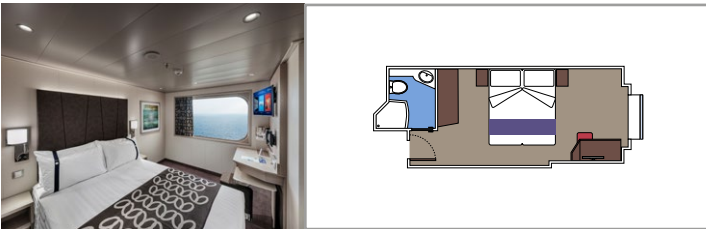

JUNIOR OCEAN VIEW

OM2

≈12
8
2