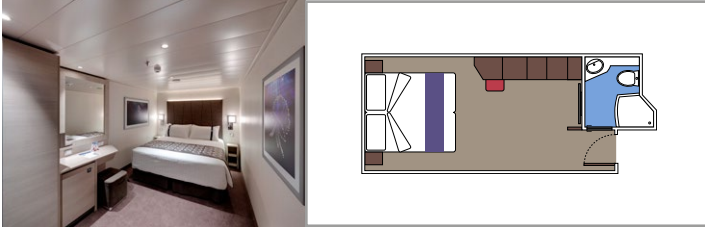

INTERIOR

INCLUDED FACILITIES

Comfortable double bed or single beds (on request)

Bathroom with shower or bathtub, vanity area with hairdryers

Interactive TV, telephone, safe, minibar and air conditioning

Wifi connection available (for a fee)

DELUXE INTERIOR

IR2

≈17
11-14
4