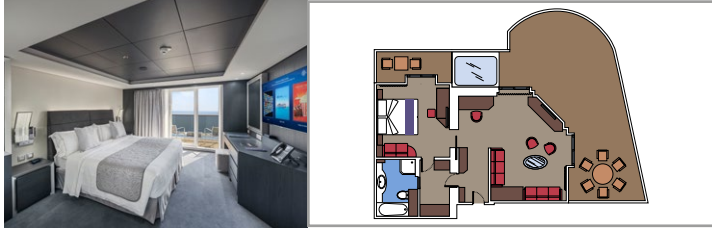

INCLUDED FACILITIES

- Luxury suites with premium interiors
- Some Suites have balcony with private whirlpool
- Spacious wardrobe
- Comfortable double bed or single beds (on request)
- Bathroom with shower and/or bathtub, vanity area with hairdryer
- Interactive TV, telephone, safe, minibar and air conditioning
- Wifi connection included

MSC YACHT CLUB ROYAL SUITE WITH WHIRLPOOL BATH YC3

≈58
≈40
15
4

- › Balcony with private whirlpool bath and dining table
- › Separate living area and dining room
- › Walk-in wardrobes
- › Bathroom with bathtub and shower