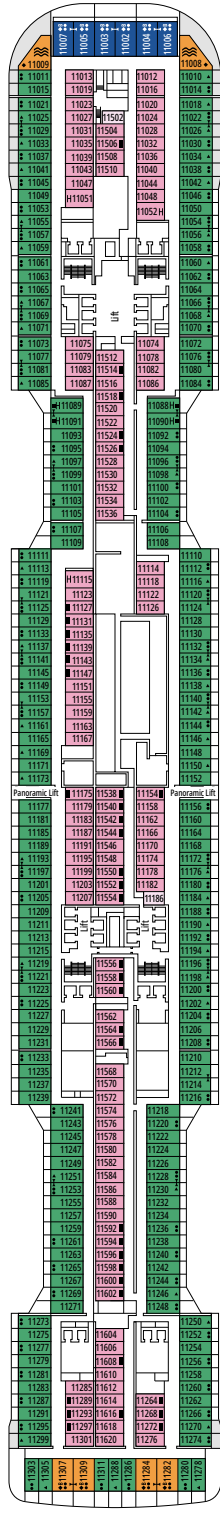

DECK 11
FERNANDO DE NORONHA