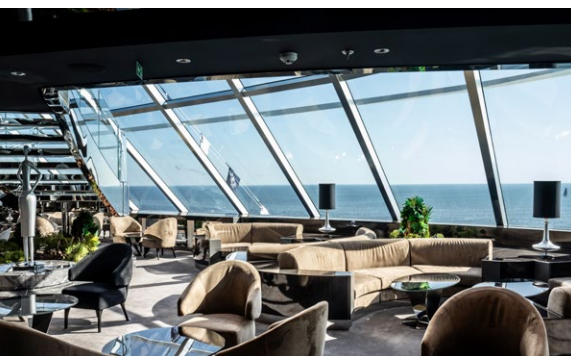

MSC YACHT CLUB	Exclusive services	Seats	Surface (m²)	Deck
MSC YACHT CLUB - CONCIERGE	Reception with 24-hour concierge service		50	16 Great Barrier Reef
103 SUITES WITH BUTLER SERVICE	24-hour butler service		from 16,6 to 57,5	9 Blue Bay 12 Rapa Nui 14 Golfe Du Morbihan 15 Cinque Terre 16 Great Barrier Reef 18 Portuguese Island
MSC YACHT CLUB - TOP SAIL LOUNGE	Panoramic lounge, bar	167	350	16 Great Barrier Reef
MSC YACHT CLUB - RESTAURANT	Exclusive restaurant	140	330	18 Portuguese Island
MSC YACHT CLUB - GRILL & BAR	Buffet and grill			
MSC YACHT CLUB - POOL	Pool, 2 whirlpool baths	115	1.225	19 Palau
MSC YACHT CLUB - SUNDECK & BAR	Solarium and bar			

MSC YACHT CLUB - TOP SAIL LOUNGE

MSC YACHT CLUB - POOL