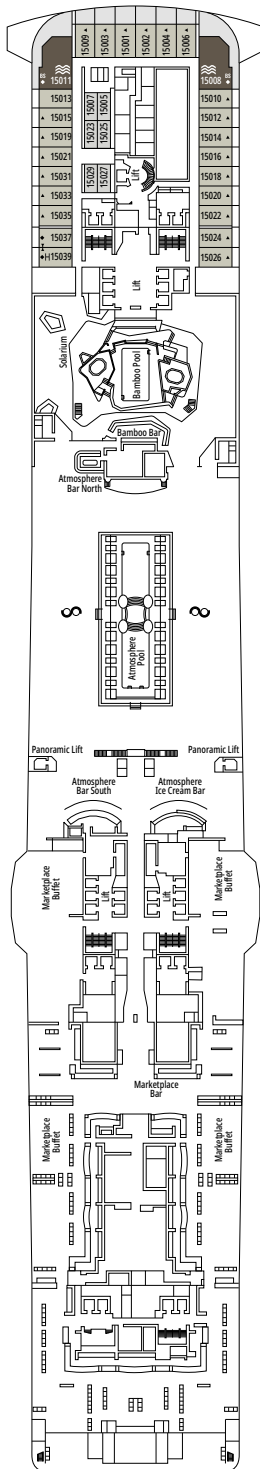

DECK 15
CINQUE TERRE