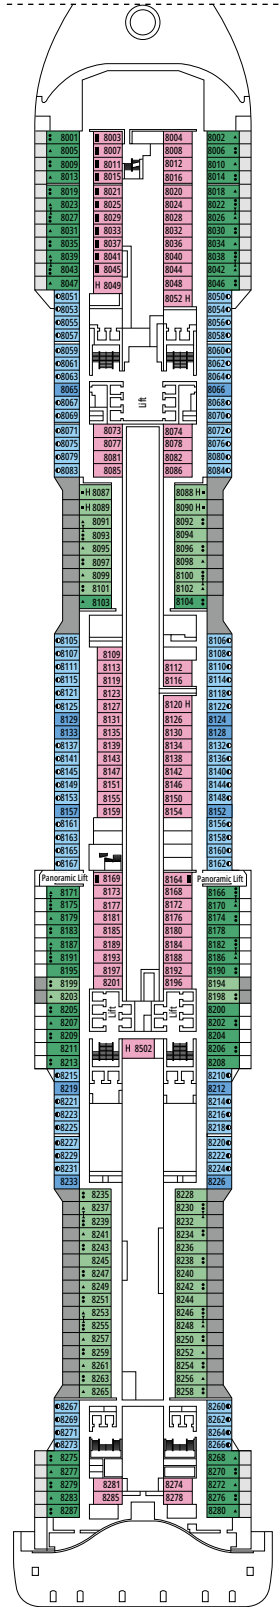

DECK 8
MARION ISLAND