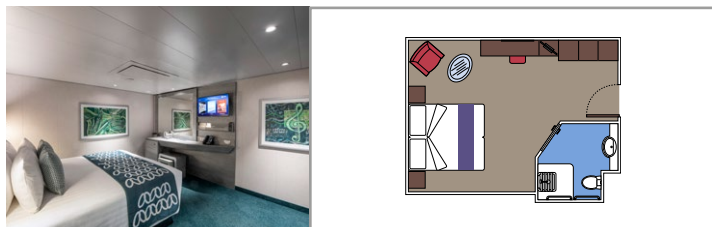

INTERIOR

Available in:

- › **Deluxe Interior (IR2)**
  cabin size 22m²; deck 8-14
- › **Deluxe Interior (IR1)**
  cabin size 22m²; deck 8

The images are representative only; the size, layout and furniture may vary (within the same cabin category).

FACILITIES FOR GUESTS WITH DISABILITIES OR REDUCED MOBILITY

Cabin door width	85,5 cm
Cabin clearance	82,1 cm
Bathroom door width	90 cm
Size of cabin (floor space)	from ≈ 22 to ≈ 28 m²
Size of bathroom	3,1 m²
Is there a fold-down seat in the shower?	Yes
Height of seat from the floor	44 cm
Does the WC seat have grab rails?	Yes
Are wheelchairs available on board?	In limited numbers*
Are all decks/public areas accessible?	Yes
Are all lifeboats wheelchair-accessible?	No**
Do the lifts have deck indicators?	Visual, Audio & Braille
Can severely visually impaired/blind guests be catered for on the cruise?	Only with full-time carer

* Only for embarkation, disembarkation and emergencies.

** In the event of an emergency, dedicated personnel will help guests with disabilities or reduced mobility to board lifeboats.