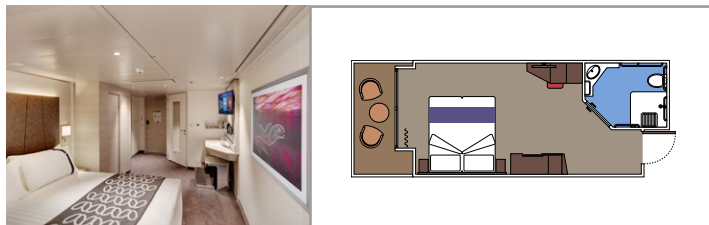

BALCONY

Available in:

- › **Deluxe Balcony (BR3)**
  cabin size 22m²; balcony size 16m²; deck 13
- › **Deluxe Balcony (BR2)**
  cabin size 22m²; balcony size 16m²; deck 11-12
- › **Deluxe Balcony (BR1)**
  cabin size 21-22m²; balcony size 5-16m²; deck 9-10
- › **Deluxe Balcony with partial view (BP)**
  cabin size 22m²; balcony size 16m²; deck 8-14