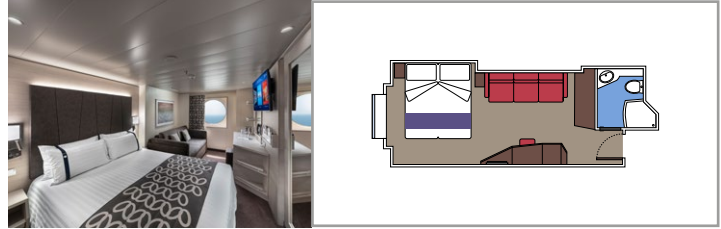

Cabin size (m²)

Balcony size (m²)

Deck location

Accommodating up to

SUITE AUREA

INCLUDED FACILITIES

- Some Suites have balcony with private whirlpool
- Spacious Wardrobe
- Sitting area with double sofa bed
- Comfortable double bed or single beds (on request)
- Bathroom with shower or bathtub, vanity area with hairdryers
- Interactive TV, telephone, safe, minibar and air conditioning
- Wifi connection available (for a fee)

The images are representative only. Size, layout and furniture may vary (within the same cabin category).

 Cabin size (m²)

 Balcony size (m²)

 Deck location

 Accommodating up to

BALCONY

INCLUDED FACILITIES

- Sitting area with sofa
- Comfortable double bed or single beds (on request)
- Bathroom with shower or bathtub, vanity area with hairdryers
- Interactive TV, telephone, safe, minibar and air conditioning
- Wifi connection available (for a fee)

 Cabin size (m²)

 Balcony size (m²)

 Deck location

 Accommodating up to

OCEAN VIEW

INCLUDED FACILITIES

- Window with sea view
- Relaxing armchair
- Comfortable double bed or single beds (on request)
- Bathroom with shower or bathtub, vanity area with hairdryers
- Interactive TV, telephone, safe, minibar and air conditioning
- Wifi connection available (for a fee)

PREMIUM OCEAN VIEW

OL2

 ≈25
  9-11
  6

DELUXE OCEAN VIEW

OR1

 ≈16
  5
  4

JUNIOR OCEAN VIEW

OM2