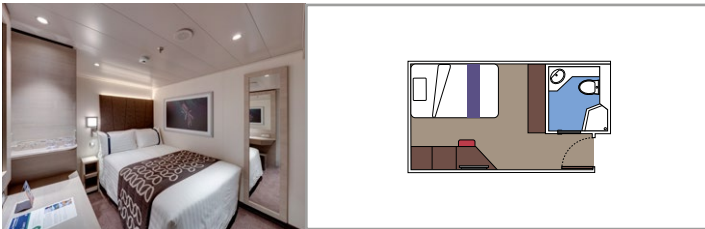

STUDIO INTERIOR

IS

≈12
5-14
1

› Single use

The images are representative only. Size, layout and furniture may vary (within the same cabin category).

Cabin size (m²)

Balcony size (m²)

Deck location

Accommodating up to