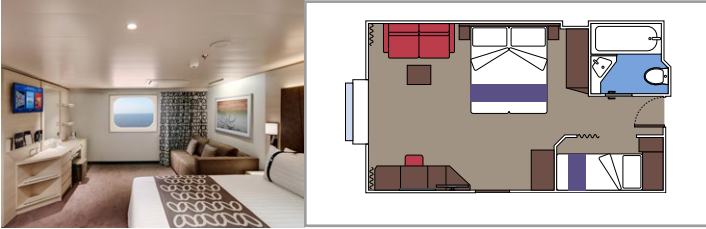

OCEAN VIEW

INCLUDED FACILITIES

- Window with sea view
- Relaxing armchair
- Comfortable double bed or single beds (on request)
- Bathroom with shower or bathtub, vanity area with hairdryers
- Interactive TV, telephone, safe, minibar and air conditioning
- Wifi connection available (for a fee)

PREMIUM OCEAN VIEW

OL2

≈25
9-11
6