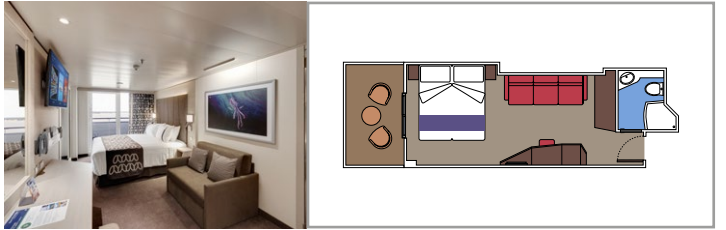

Cabin size (m²)

Balcony size (m²)

Deck location

Accommodating up to

SUITE AUREA

INCLUDED FACILITIES

- Some Suites have balcony with private whirlpool
- Spacious Wardrobe
- Sitting area with double sofa bed
- Comfortable double bed or single beds (on request)
- Bathroom with shower or bathtub, vanity area with hairdryers
- Interactive TV, telephone, safe, minibar and air conditioning
- Wifi connection available (for a fee)

The images are representative only. Size, layout and furniture may vary (within the same cabin category).

 Cabin size (m²)

 Balcony size (m²)

 Deck location

 Accommodating up to

BALCONY

INCLUDED FACILITIES

- Sitting area with sofa
- Comfortable double bed or single beds (on request)
- Bathroom with shower or bathtub, vanity area with hairdryers
- Interactive TV, telephone, safe, minibar and air conditioning
- Wifi connection available (for a fee)

DELUXE BALCONY WITH PARTIAL VIEW BP

 ≈17
  ≈6
  8-14
  4

STUDIO BALCONY BS

 ≈12
  ≈4
  13-14
  1

› Single use

The images are representative only. Size, layout and furniture may vary (within the same cabin category).

 Cabin size (m²)

 Balcony size (m²)

 Deck location

 Accommodating up to

OCEAN VIEW

INCLUDED FACILITIES

- Window with sea view
- Relaxing armchair
- Comfortable double bed or single beds (on request)
- Bathroom with shower or bathtub, vanity area with hairdryers
- Interactive TV, telephone, safe, minibar and air conditioning
- Wifi connection available (for a fee)