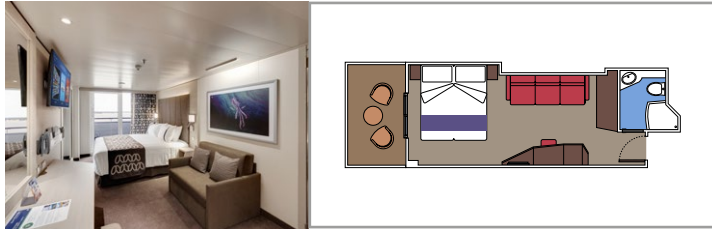

DELUXE BALCONY BR2

≈17
≈6
11-12
4