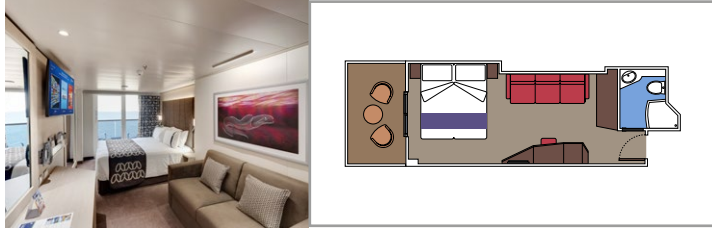

BALCONY

INCLUDED FACILITIES

- Sitting area with sofa
- Comfortable double bed or single beds (on request)
- Bathroom with shower or bathtub, vanity area with hairdryers
- Interactive TV, telephone, safe, minibar and air conditioning
- Wifi connection available (for a fee)

DELUXE BALCONY AUREA BA

≈17
≈6
11-13
4