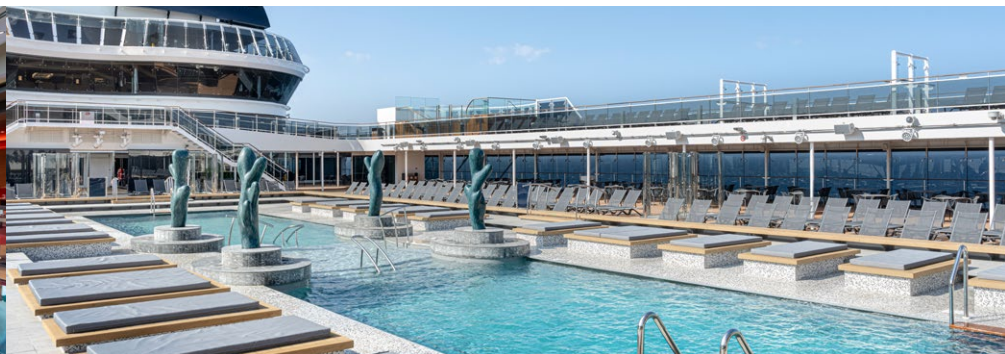

ATMOSPHERE POOL