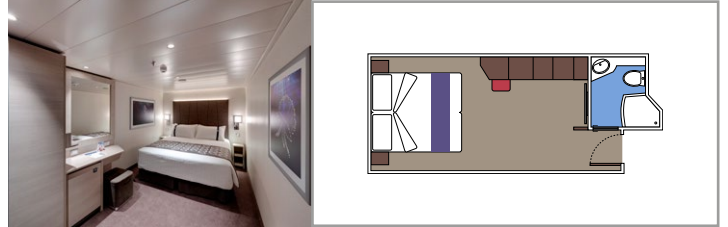

Cabin size (m²)

Balcony size (m²)

Deck location

Accommodating up to

SUITE AUREA

INCLUDED FACILITIES

- Some Suites have balcony with private whirlpool
- Spacious Wardrobe
- Sitting area with double sofa bed
- Comfortable double bed or single beds (on request)
- Bathroom with shower or bathtub, vanity area with hairdryers
- Interactive TV, telephone, safe, minibar and air conditioning
- Wifi connection available (for a fee)

The images are representative only. Size, layout and furniture may vary (within the same cabin category).

 Cabin size (m²)

 Balcony size (m²)

 Deck location

 Accommodating up to

BALCONY

INCLUDED FACILITIES

- Sitting area with sofa
- Comfortable double bed or single beds (on request)
- Bathroom with shower or bathtub, vanity area with hairdryers
- Interactive TV, telephone, safe, minibar and air conditioning
- Wifi connection available (for a fee)

 Cabin size (m²)

 Balcony size (m²)

 Deck location

 Accommodating up to

OCEAN VIEW

INCLUDED FACILITIES

- Window with sea view
- Relaxing armchair
- Comfortable double bed or single beds (on request)
- Bathroom with shower or bathtub, vanity area with hairdryers
- Interactive TV, telephone, safe, minibar and air conditioning
- Wifi connection available (for a fee)

Wifi connection available (for a fee)

DELUXE INTERIOR

IR2

 ≈17
  11-14
  4

DELUXE INTERIOR

IR1

 ≈17
  5-10
  4

STUDIO INTERIOR