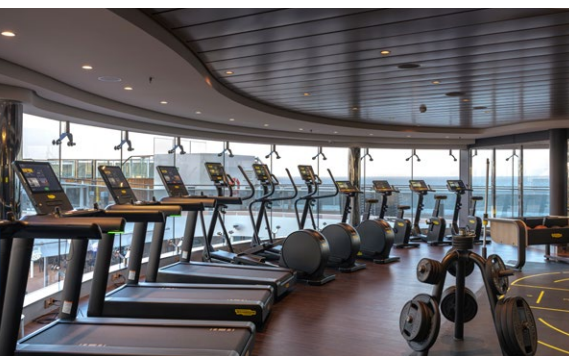

MSC GYM POWERED BY TECHNOGYM®

MSC AUREA SPA