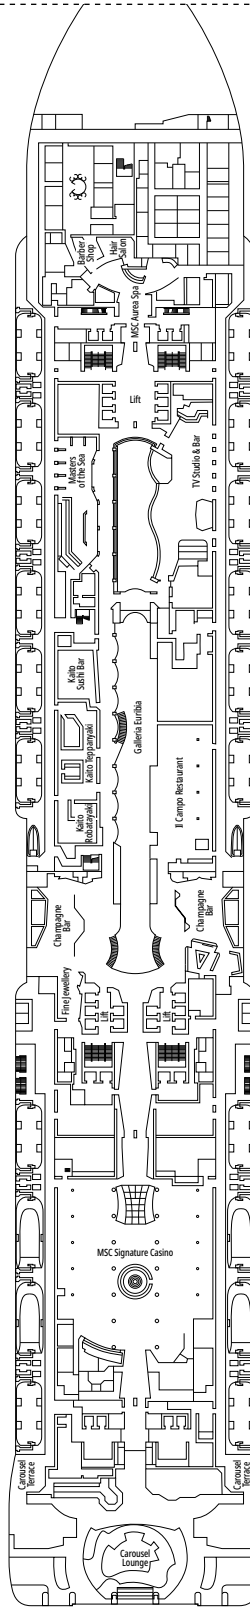

DECK 7
GALÁPAGOS