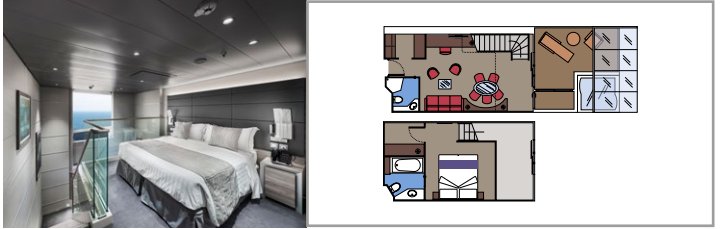

MSC YACHT CLUB DUPLEX SUITE WITH WHIRLPOOL BATH YJD

≈59
≈23
9-12
4

- › Balcony with private whirlpool bath and dining table
- › Easy access to the MSC Yacht Club areas
- › Two-deck-high cabin

Main level:

- › Open living/dining room with sofa that converts to double bed
- › Bathroom with shower

Second level:

- › Master bedroom with double bed which can be converted into two single beds (on request)
- › Two walk-in wardrobes
- › Bathroom with bathtub