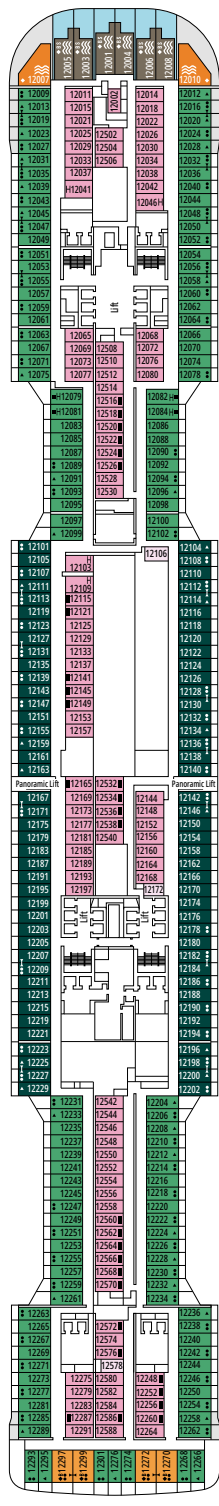

DECK 12
RAPA NUI