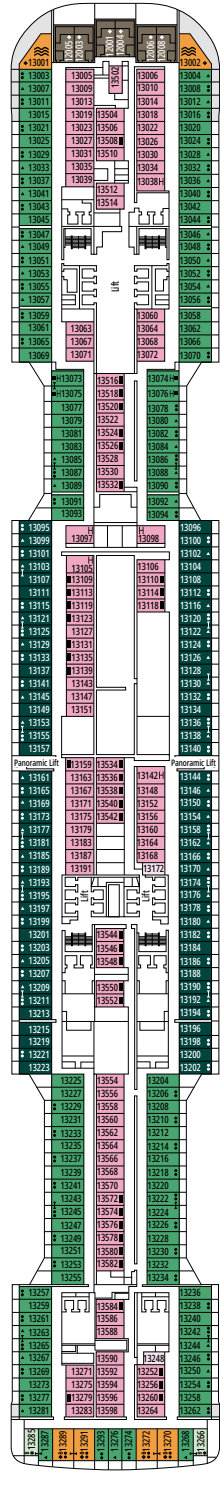

DECK 13
ZAKYNTHOS