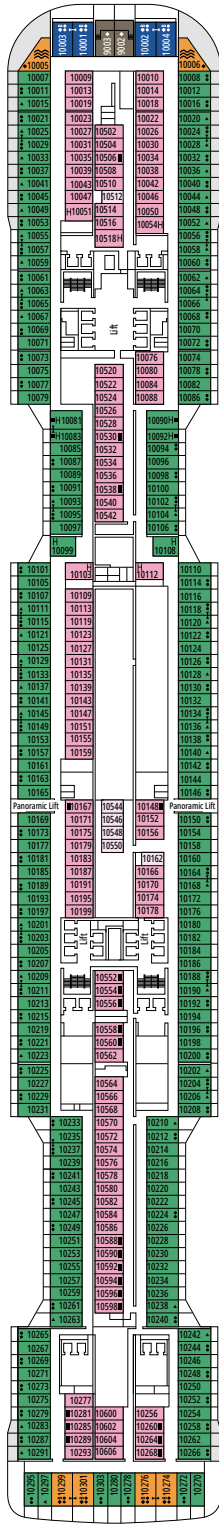

DECK 10
ROSS SEA