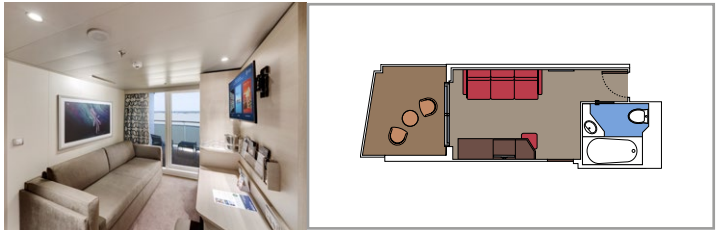

Cabin size (m²)

Balcony size (m²)

Deck location

Accommodating up to

SUITE AUREA

INCLUDED FACILITIES

- Some Suites have balcony with private whirlpool
- Spacious Wardrobe
- Sitting area with double sofa bed
- Comfortable double bed or single beds (on request)
- Bathroom with shower or bathtub, vanity area with hairdryers
- Interactive TV, telephone, safe, minibar and air conditioning
- Wifi connection available (for a fee)

The images are representative only. Size, layout and furniture may vary (within the same cabin category).

 Cabin size (m²)

 Balcony size (m²)

 Deck location

 Accommodating up to

BALCONY

INCLUDED FACILITIES

- Sitting area with sofa
- Comfortable double bed or single beds (on request)
- Bathroom with shower or bathtub, vanity area with hairdryers
- Interactive TV, telephone, safe, minibar and air conditioning
- Wifi connection available (for a fee)

DELUXE BALCONY WITH PARTIAL VIEW BP

 ≈17
  ≈6
  8-14
  4

STUDIO BALCONY BS

 ≈12
  ≈4
  13-14
  1

› Single use

The images are representative only. Size, layout and furniture may vary (within the same cabin category).

 Cabin size (m²)

 Balcony size (m²)

 Deck location

 Accommodating up to

OCEAN VIEW

INCLUDED FACILITIES

- Window with sea view
- Relaxing armchair
- Comfortable double bed or single beds (on request)
- Bathroom with shower or bathtub, vanity area with hairdryers
- Interactive TV, telephone, safe, minibar and air conditioning
- Wifi connection available (for a fee)