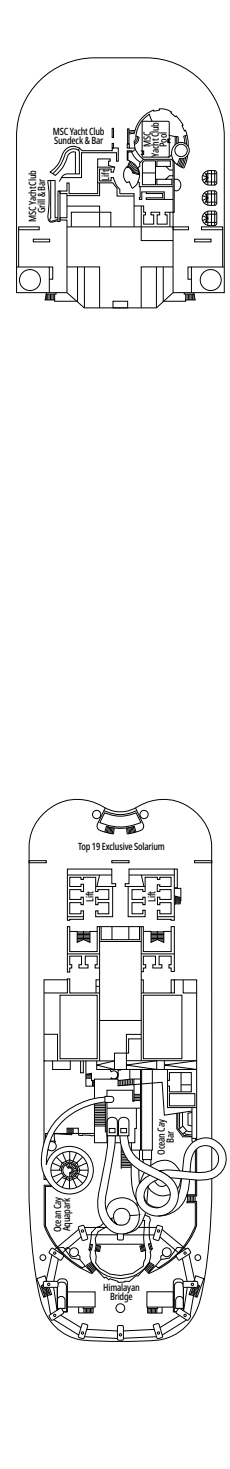

DECK 19
PALAU