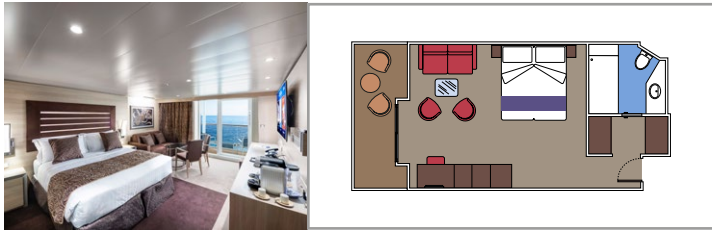

MSC YACHT CLUB DUPLEX SUITE WITH WHIRLPOOL BATH YJD

≈59
 ≈23
 9-12
 4

- › Balcony with private whirlpool bath and dining table
- › Easy access to the MSC Yacht Club areas
- › Two-deck-high cabin

Main level:

MSC YACHT CLUB DELUXE SUITE YC1

≈29
 ≈5
 14-18
 4

- › Sitting area with sofa
- › Spacious wardrobe

MSC YACHT CLUB INTERIOR SUITE YIN

≈17
 14-16
 2

- › Spacious wardrobe

The images are representative only. Size, layout and furniture may vary (within the same cabin category).

Cabin size (m²)

Balcony size (m²)

Deck location

Accommodating up to

SUITE AUREA

INCLUDED FACILITIES

- Some Suites have balcony with private whirlpool
- Spacious Wardrobe
- Sitting area with double sofa bed
- Comfortable double bed or single beds (on request)
- Bathroom with shower or bathtub, vanity area with hairdryers
- Interactive TV, telephone, safe, minibar and air conditioning
- Wifi connection available (for a fee)

The images are representative only. Size, layout and furniture may vary (within the same cabin category).

 Cabin size (m²)

 Balcony size (m²)

 Deck location

 Accommodating up to

BALCONY

INCLUDED FACILITIES

- Sitting area with sofa
- Comfortable double bed or single beds (on request)
- Bathroom with shower or bathtub, vanity area with hairdryers
- Interactive TV, telephone, safe, minibar and air conditioning
- Wifi connection available (for a fee)