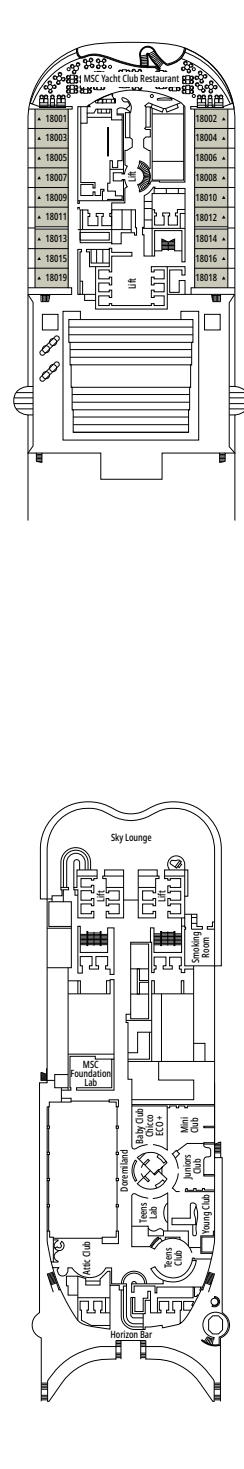

DECK 18
PORTUGUESE ISLAND