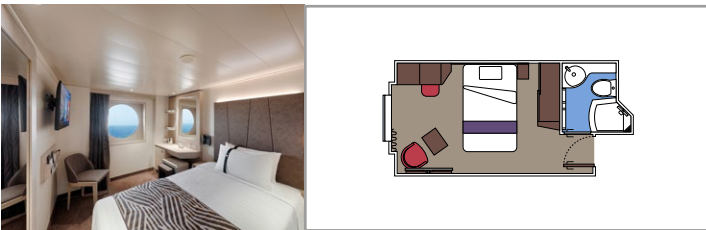

The images are representative only. Size, layout and furniture may vary (within the same cabin category).

INCLUDED FACILITIES

- Luxury suites with premium interiors
- Some Suites have balcony with private whirlpool
- Spacious wardrobe
- Comfortable double bed or single beds (on request)
- Bathroom with large shower and/or bathtub
- Interactive TV, telephone, safe, minibar and air conditioning
- Wifi connection included

 Cabin size (m²)

 Balcony size (m²)

 Deck location

 Accommodating up to

BALCONY

INCLUDED FACILITIES

- Some cabins have balcony overlooking the Promenade
- Some cabins have partial view
- Sitting area with sofa
- Wardrobe
- Comfortable double bed which can be converted in two single beds (on request)
- Bathroom with shower and hairdryer
- Interactive TV, telephone, safe, minibar and air conditioning
- Wifi connection available (for a fee)

Cabin size (m²)
 Balcony size (m²)
 Deck location
 Accommodating up to

OCEAN VIEW

INCLUDED FACILITIES

- Window with sea view
- Comfortable double bed or single beds (on request)
- Bathroom with shower and hairdryer
- Interactive TV, telephone, safe, minibar and air conditioning
- Wifi connection available (for a fee)

 ≈16
  10-12
  4

DELUXE OCEAN VIEW

OR1

 ≈15-16
  5-9
  4

STUDIO OCEAN VIEW

OS

 ≈12
  5-14
  1

The images are representative only. Size, layout and furniture may vary (within the same cabin category).