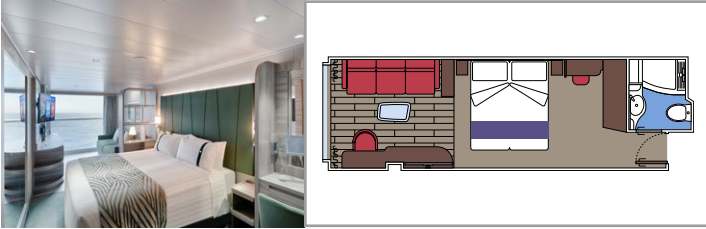

OCEAN VIEW

INCLUDED FACILITIES

- Window with sea view
- Comfortable double bed or single beds (on request)
- Bathroom with shower and hairdryer
- Interactive TV, telephone, safe, minibar and air conditioning
- Wifi connection available (for a fee)

INFINITE OCEAN VIEW AUREA

VLA

≈20
12-14
4