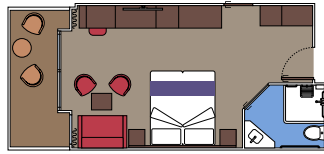

The images are representative only. Size, layout and furniture may vary (within the same cabin category).

INCLUDED FACILITIES

- Luxury suites with premium interiors
- Some Suites have balcony with private whirlpool
- Spacious wardrobe
- Comfortable double bed or single beds (on request)
- Bathroom with large shower and/or bathtub
- Interactive TV, telephone, safe, minibar and air conditioning
- Wifi connection included

 Cabin size (m²)

 Balcony size (m²)

 Deck location

 Accommodating up to

BALCONY

INCLUDED FACILITIES

- Some cabins have balcony overlooking the Promenade
- Some cabins have partial view
- Sitting area with sofa
- Wardrobe
- Comfortable double bed which can be converted in two single beds (on request)
- Bathroom with shower and hairdryer
- Interactive TV, telephone, safe, minibar and air conditioning
- Wifi connection available (for a fee)

 ≈10
  11-19
  1

The images are representative only. Size, layout and furniture may vary (within the same cabin category).

 Cabin size (m²)

 Balcony size (m²)

 Deck location

 Accommodating up to

FACILITIES FOR GUESTS WITH DISABILITIES OR REDUCED MOBILITY

DELUXE BALCONY FOR GUEST WITH DISABILITIES OR REDUCED MOBILITY

MSC YACHT CLUB

Available in:

- › **MSC Yacht Club Deluxe Suite (YC1)**
cabin size ≈25m²; balcony size ≈5m²; deck 18

BALCONY

Available in:

- › **Premium Balcony Aurea (BGA)**
cabin size ≈17m²; balcony size ≈17-20m²; deck 9
- › **Balcony Aurea (BA)**
cabin size ≈18m²; balcony size ≈17m²; deck 12, 14
- › **Deluxe Balcony (BR3)**
cabin size ≈18m²; balcony size ≈17-18,4m²; deck 14-15
- › **Deluxe Balcony (BR2)**
cabin size ≈18m²; balcony size ≈18,4m²; deck 11-12
- › **Deluxe Balcony (BR1)**
cabin size ≈18m²; balcony size ≈17-18,4m²; deck 10
- › **Deluxe Balcony with partial view (BP)**
cabin size ≈18m²; balcony size ≈17-18,4m²; deck 16