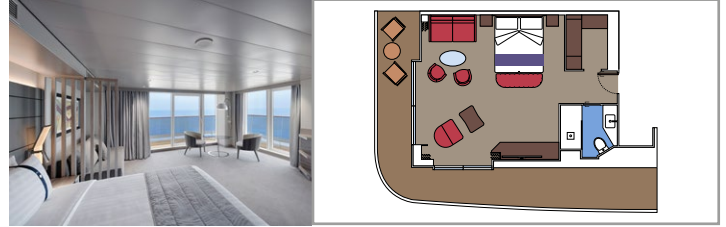

 Accommodating up to

SUITE AUREA

INCLUDED FACILITIES

- Some Suites have balcony with private whirlpool
- Some Suites have balcony overlooking the Promenade
- Some Suites have sitting area with double sofa bed
- Spacious wardrobe
- Comfortable double bed or single beds (on request)
- Bathroom with shower or bathtub and hairdryer
- Interactive TV, telephone, safe, minibar and air conditioning
- Wifi connection available (for a fee)

GRAND SUITE AUREA WITH TERRACE AND WHIRLPOOL BATH

SXJ

 ≈35
  ≈37-46
  15-16
  4

- › Large balcony with private whirlpool bath
- › Sitting area with double sofa bed

GRAND SUITE AUREA WITH TERRACE

SXT

 ≈35
  ≈25-35
  11-14
  4

- › Premium balcony
- › Sitting area with double sofa bed

GRAND SUITE AUREA

SX

 ≈35
  ≈8-9
  9-10
  4

- › Balcony
- › Sitting area with double sofa bed

PREMIUM SUITE AUREA

SL1

 ≈25
  ≈4
  12-14
  6

- › Balcony

PREMIUM SUITE AUREA WITH PROMENADE & OCEAN VIEW

SLP

 ≈27
  ≈9
  11
  4

- › Balcony overlooking the Promenade
- › Sitting area with double sofa bed or separate living room with double sofa bed

JUNIOR SUITE AUREA WITH PROMENADE & OCEAN VIEW