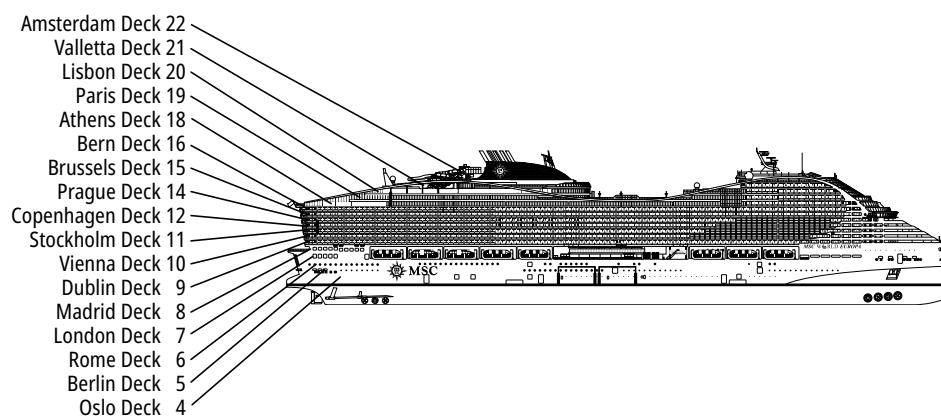

TECHNICAL CHARACTERISTICS OF THE SHIP

LA PLAGE

TECHNICAL CHARACTERISTICS OF THE SHIP	
YEAR BUILT	2022
GROSS TONNAGE	215.863
LENGTH / BEAM / HEIGHT	333,3 m / 47 m / 77,15 m
SURFACE AREA	38.400 m ² public areas
PUBLIC AREA RATIO	5,68 m ² per guest
DECKS	22, included 16 for guests
LIFTS	39, included 23 for guests (included 4 Panoramic Lifts)
VOLTAGE (IN CABIN)	230/110 volts
MAXIMUM SPEED	22,7 knots
STABILIZERS	Stabilised with 2 fins
NUMBER OF GUESTS	6.762
NUMBER OF CABINS	2.626, included 66 for guests with disabilities or reduced mobility
CREW MEMBERS	2.138
POOLS	7, included 1 with sliding roof and 1 for the MSC Yacht Club
WHIRLPOOLS	13 whirlpool baths included 1 for the MSC Yacht Club