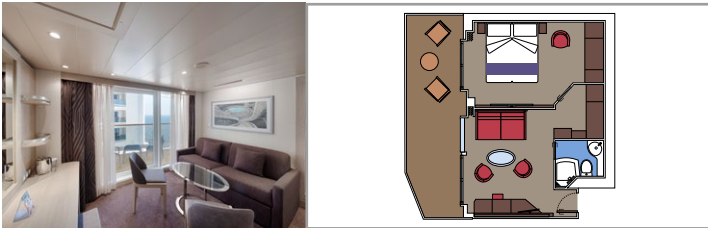

 Accommodating up to

SUITE AUREA

INCLUDED FACILITIES

- Some Suites have balcony with private whirlpool
- Some Suites have balcony overlooking the Promenade
- Some Suites have sitting area with double sofa bed
- Spacious wardrobe
- Comfortable double bed or single beds (on request)
- Bathroom with shower or bathtub and hairdryer
- Interactive TV, telephone, safe, minibar and air conditioning
- Wifi connection available (for a fee)

- › Premium balcony
- › Sitting area with double sofa bed

GRAND SUITE AUREA

SX

 ≈35
  ≈8-9
  9-10
  4

- › Balcony
- › Sitting area with double sofa bed

PREMIUM SUITE AUREA

SL1

 ≈25
  ≈4
  12-14
  6

- › Balcony

PREMIUM SUITE AUREA WITH PROMENADE & OCEAN VIEW

SLP

 ≈27
  ≈9
  11
  4

- › Balcony overlooking the Promenade
- › Sitting area with double sofa bed or separate living room with double sofa bed

JUNIOR SUITE AUREA WITH PROMENADE & OCEAN VIEW

SRP

 ≈20
  ≈7
  16
  2

- › Balcony with Promenade and ocean view
- › Sitting area with double sofa bed

The images are representative only. Size, layout and furniture may vary (within the same cabin category).