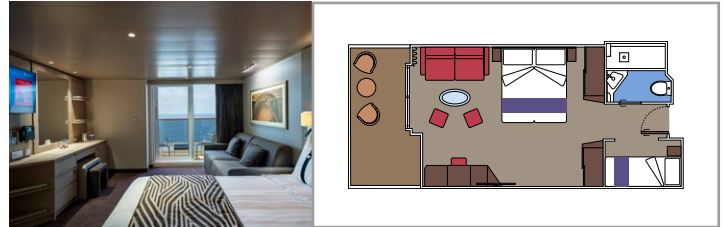

The images are representative only. Size, layout and furniture may vary (within the same cabin category).

INCLUDED FACILITIES

- Luxury suites with premium interiors
- Some Suites have balcony with private whirlpool
- Spacious wardrobe
- Comfortable double bed or single beds (on request)
- Bathroom with large shower and/or bathtub
- Interactive TV, telephone, safe, minibar and air conditioning
- Wifi connection included

 Accommodating up to

SUITE AUREA

INCLUDED FACILITIES

- Some Suites have balcony with private whirlpool
- Some Suites have balcony overlooking the Promenade
- Some Suites have sitting area with double sofa bed
- Spacious wardrobe
- Comfortable double bed or single beds (on request)
- Bathroom with shower or bathtub and hairdryer
- Interactive TV, telephone, safe, minibar and air conditioning
- Wifi connection available (for a fee)

- › Premium balcony
- › Sitting area with double sofa bed

GRAND SUITE AUREA

SX

 ≈35
  ≈8-9
  9-10
  4

- › Balcony
- › Sitting area with double sofa bed

PREMIUM SUITE AUREA

SL1

 ≈25
  ≈4
  12-14
  6

 Cabin size (m²)

 Balcony size (m²)

 Deck location

 Accommodating up to

BALCONY

INCLUDED FACILITIES

- Some cabins have balcony overlooking the Promenade
- Some cabins have partial view
- Sitting area with sofa
- Wardrobe
- Comfortable double bed which can be converted in two single beds (on request)
- Bathroom with shower and hairdryer
- Interactive TV, telephone, safe, minibar and air conditioning
- Wifi connection available (for a fee)