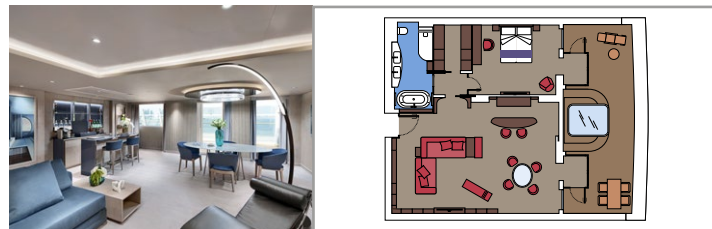

≈104
≈48
16
4
SUITE 16002

- › Large balcony with private whirlpool bath and outdoor living area
- › Floor-to-ceiling windows and glass doors
- › Separate dining and living room area
- › Bathroom with shower and imperial tub
- › Large walk-in wardrobe with shoe rack and luggage storage
- › Bar setup, refrigerator and espresso coffee machine