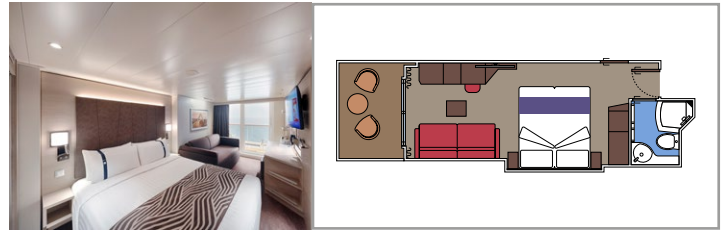

The images are representative only. Size, layout and furniture may vary (within the same cabin category).

INCLUDED FACILITIES

- Luxury suites with premium interiors
- Some Suites have balcony with private whirlpool
- Spacious wardrobe
- Comfortable double bed or single beds (on request)
- Bathroom with large shower and/or bathtub
- Interactive TV, telephone, safe, minibar and air conditioning
- Wifi connection included

 Accommodating up to

SUITE AUREA

INCLUDED FACILITIES

- Some Suites have balcony with private whirlpool
- Some Suites have balcony overlooking the Promenade
- Some Suites have sitting area with double sofa bed
- Spacious wardrobe
- Comfortable double bed or single beds (on request)
- Bathroom with shower or bathtub and hairdryer
- Interactive TV, telephone, safe, minibar and air conditioning
- Wifi connection available (for a fee)

 Cabin size (m²)

 Balcony size (m²)

 Deck location

 Accommodating up to

BALCONY

INCLUDED FACILITIES

- Some cabins have balcony overlooking the Promenade
- Some cabins have partial view
- Sitting area with sofa
- Wardrobe
- Comfortable double bed which can be converted in two single beds (on request)
- Bathroom with shower and hairdryer
- Interactive TV, telephone, safe, minibar and air conditioning
- Wifi connection available (for a fee)

 ≈17
  ≈3
  14-15
  4

DELUXE BALCONY BR2

 ≈17
  ≈3-10
  11-12
  4

DELUXE BALCONY BR1

 ≈17
  ≈3-8
  9-10
  4

The images are representative only. Size, layout and furniture may vary (within the same cabin category).