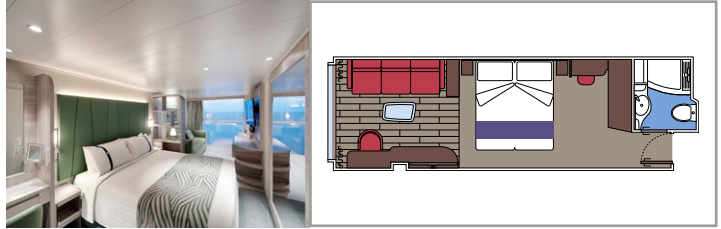

INFINITE OCEAN VIEW

VL1

≈20
10-11
4