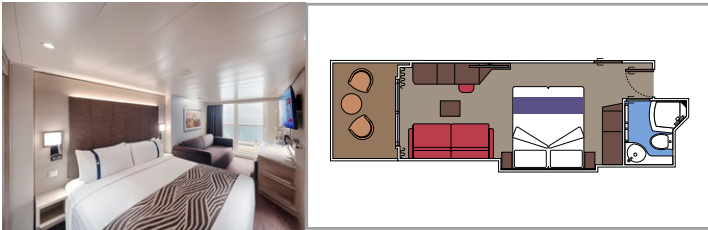

The images are representative only. Size, layout and furniture may vary (within the same cabin category).

INCLUDED FACILITIES

- Luxury suites with premium interiors
- Some Suites have balcony with private whirlpool
- Spacious wardrobe
- Comfortable double bed or single beds (on request)
- Bathroom with large shower and/or bathtub
- Interactive TV, telephone, safe, minibar and air conditioning
- Wifi connection included

SRP

 ≈20
  ≈7
  16
  2

- › Balcony with Promenade and ocean view
- › Sitting area with double sofa bed

The images are representative only. Size, layout and furniture may vary (within the same cabin category).

 Cabin size (m²)

 Balcony size (m²)

 Deck location

 Accommodating up to

BALCONY

INCLUDED FACILITIES

- Some cabins have balcony overlooking the Promenade
- Some cabins have partial view
- Sitting area with sofa
- Wardrobe
- Comfortable double bed which can be converted in two single beds (on request)
- Bathroom with shower and hairdryer
- Interactive TV, telephone, safe, minibar and air conditioning
- Wifi connection available (for a fee)

 ≈17
  ≈3
  14-15
  4

DELUXE BALCONY BR2

 ≈17
  ≈3-10
  11-12
  4

DELUXE BALCONY BR1

 ≈17
  ≈3-8
  9-10
  4

The images are representative only. Size, layout and furniture may vary (within the same cabin category).