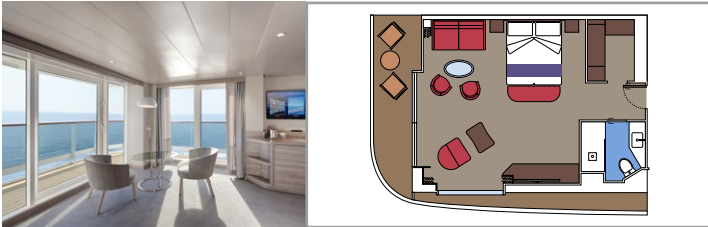

 Accommodating up to

SUITE AUREA

INCLUDED FACILITIES

- Some Suites have balcony with private whirlpool
- Some Suites have balcony overlooking the Promenade
- Some Suites have sitting area with double sofa bed
- Spacious wardrobe
- Comfortable double bed or single beds (on request)
- Bathroom with shower or bathtub and hairdryer
- Interactive TV, telephone, safe, minibar and air conditioning
- Wifi connection available (for a fee)

- › Premium balcony
- › Sitting area with double sofa bed

GRAND SUITE AUREA

SX

 ≈35
  ≈8-9
  9-10
  4

- › Balcony
- › Sitting area with double sofa bed

PREMIUM SUITE AUREA

SL1

 ≈25
  ≈4
  12-14
  6