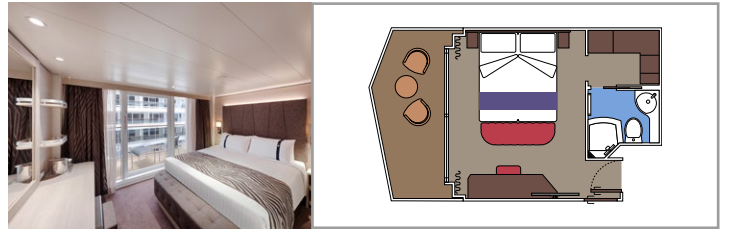

DELUXE BALCONY WITH PROMENADE & OCEAN VIEW PV

≈16
≈5
9-15
2

› Balcony with Promenade and ocean view