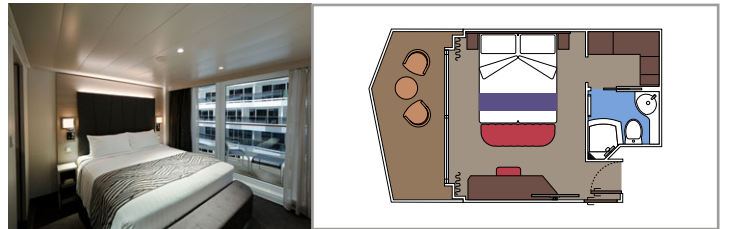

DELUXE BALCONY WITH PROMENADE VIEW PR2

≈16
≈5
12-14
2

› Balcony with Promenade view