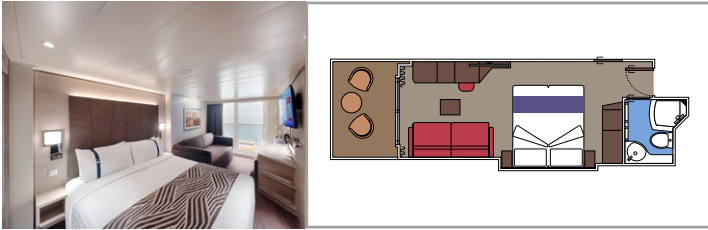

DELUXE BALCONY BR4

≈17
≈3
16
4