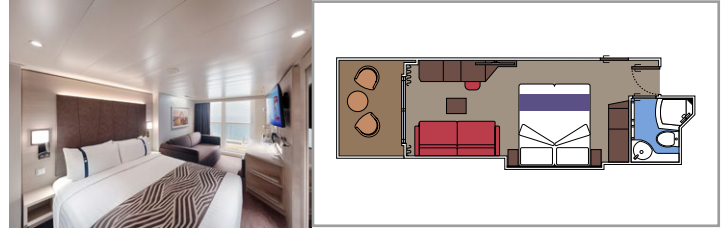

DELUXE BALCONY AUREA BA

≈17
≈3-8
12-16
4