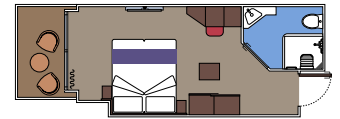

The images are representative only. Size, layout and furniture may vary (within the same cabin category).

INCLUDED FACILITIES

- Luxury suites with premium interiors
- Some Suites have balcony with private whirlpool
- Spacious wardrobe
- Comfortable double bed or single beds (on request)
- Bathroom with large shower and/or bathtub
- Interactive TV, telephone, safe, minibar and air conditioning
- Wifi connection included

 Cabin size (m²)

 Balcony size (m²)

 Deck location

 Accommodating up to

BALCONY

INCLUDED FACILITIES

- Some cabins have balcony overlooking the Promenade
- Some cabins have partial view
- Sitting area with sofa
- Wardrobe
- Comfortable double bed which can be converted in two single beds (on request)
- Bathroom with shower and hairdryer
- Interactive TV, telephone, safe, minibar and air conditioning
- Wifi connection available (for a fee)

 ≈10
  11-19
  1

The images are representative only. Size, layout and furniture may vary (within the same cabin category).

 Cabin size (m²)

 Balcony size (m²)

 Deck location

 Accommodating up to

FACILITIES FOR GUESTS WITH DISABILITIES OR REDUCED MOBILITY

DELUXE BALCONY FOR GUEST WITH DISABILITIES OR REDUCED MOBILITY

MSC YACHT CLUB

Available in:

- › **MSC Yacht Club Deluxe Suite (YC1)**
cabin size ≈25m²; balcony size ≈5m²; deck 18

BALCONY

Available in:

- › **Premium Balcony Aurea (BGA)**
cabin size ≈17m²; balcony size ≈17-20m²; deck 9
- › **Balcony Aurea (BA)**
cabin size ≈18m²; balcony size ≈17m²; deck 12, 14
- › **Deluxe Balcony (BR3)**
cabin size ≈18m²; balcony size ≈17-18,4m²; deck 14-15
- › **Deluxe Balcony (BR2)**
cabin size ≈18m²; balcony size ≈18,4m²; deck 11-12
- › **Deluxe Balcony (BR1)**
cabin size ≈18m²; balcony size ≈17-18,4m²; deck 10
- › **Deluxe Balcony with partial view (BP)**
cabin size ≈18m²; balcony size ≈17-18,4m²; deck 16