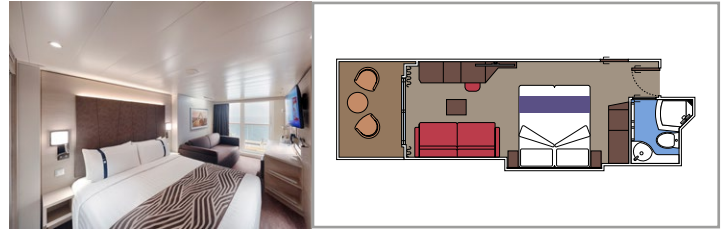

The images are representative only. Size, layout and furniture may vary (within the same cabin category).

INCLUDED FACILITIES

- Luxury suites with premium interiors
- Some Suites have balcony with private whirlpool
- Spacious wardrobe
- Comfortable double bed or single beds (on request)
- Bathroom with large shower and/or bathtub
- Interactive TV, telephone, safe, minibar and air conditioning
- Wifi connection included

SRP

 ≈20
  ≈7
  16
  2

- › Balcony with Promenade and ocean view
- › Sitting area with double sofa bed

The images are representative only. Size, layout and furniture may vary (within the same cabin category).

 Cabin size (m²)

 Balcony size (m²)

 Deck location

 Accommodating up to

BALCONY

INCLUDED FACILITIES

- Some cabins have balcony overlooking the Promenade
- Some cabins have partial view
- Sitting area with sofa
- Wardrobe
- Comfortable double bed which can be converted in two single beds (on request)
- Bathroom with shower and hairdryer
- Interactive TV, telephone, safe, minibar and air conditioning
- Wifi connection available (for a fee)

 ≈17
  ≈3
  14-15
  4

DELUXE BALCONY BR2

 ≈17
  ≈3-10
  11-12
  4

DELUXE BALCONY BR1

 ≈17
  ≈3-8
  9-10
  4

The images are representative only. Size, layout and furniture may vary (within the same cabin category).