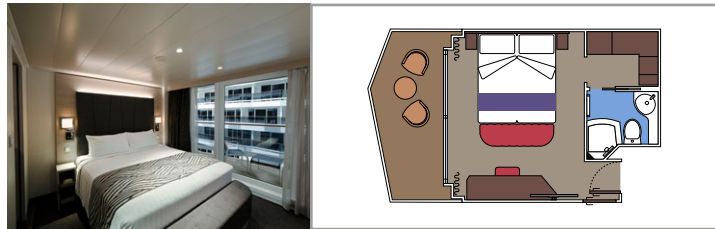

DELUXE BALCONY WITH PROMENADE VIEW PR3

≈16
≈5
15-16
2

› Balcony with Promenade view