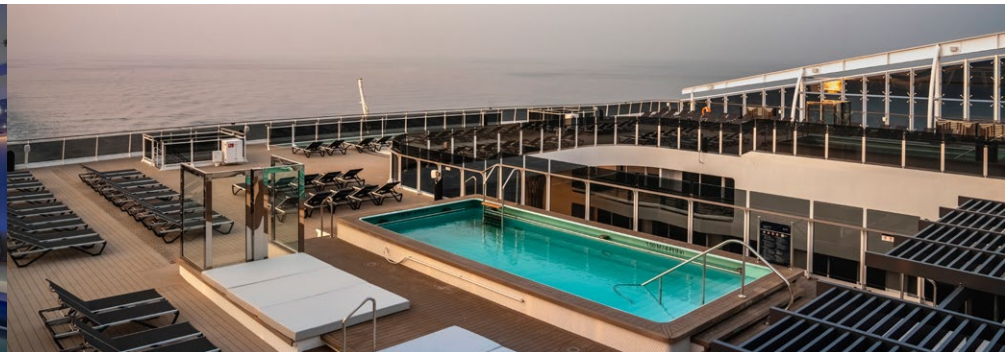

FAMILY ENTERTAINMENT, SPA & SPORTS