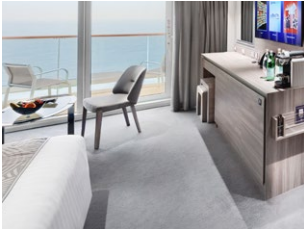

FACILITIES FOR GUESTS WITH DISABILITIES OR REDUCED MOBILITY

DELUXE BALCONY FOR GUEST WITH DISABILITIES OR REDUCED MOBILITY

MSC YACHT CLUB

Available in:

- › **MSC Yacht Club Deluxe Suite (YC1)**
  cabin size ≈25m²; balcony size ≈5m²; deck 18