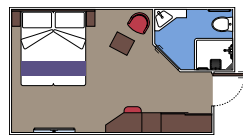

INTERIOR

Available in:

- › **Deluxe Interior (IR2)**
  cabin size ≈19m²; deck 15-16
- › **Deluxe Interior (IR1)**
  cabin size ≈19m²; deck 9, 10, 11, 12, 14

The images are representative only; the size, layout and furniture may vary (within the same cabin category).

FACILITIES FOR GUESTS WITH DISABILITIES OR REDUCED MOBILITY

Cabin door width	90 cm
Bathroom door width	88 cm
Size of cabin (floor space)	14 to ≈ 21,4 m²
Size of bathroom	3,3 m²
Is there a fold-down seat in the shower?	Yes
Height of seat from the floor	44 cm
Does the WC seat have grab rails?	Yes
Are wheelchairs available on board?	In limited numbers*
Are all decks accessible?	Yes
Are all lifeboats wheelchair-accessible?	No**
Do the lifts have deck indicators?	Visual - Audio & Braille; Braille on hand rails at stair landings, cabin doors, and directional signs
Can severely visually impaired/blind guests be catered for on the cruise?	Only with full-time carer

* Only for embarkation, disembarkation and emergencies.

** In the event of an emergency, dedicated personnel will help guests with disabilities or reduced mobility to board lifeboats.