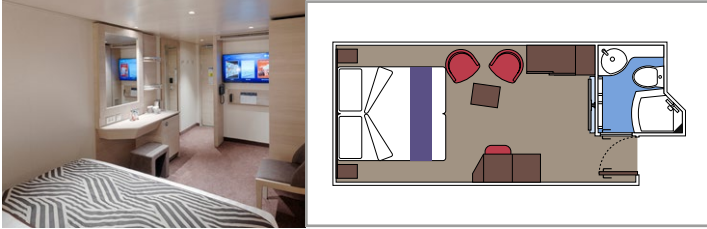

INTERIOR

INCLUDED FACILITIES

- Wardrobe
- Comfortable double bed which can be converted in two single beds (on request)
- Pullman beds for the 4 guests cabins
- Bathroom with shower and hairdryer
- Interactive TV, telephone, safe, minibar and air conditioning
- Wifi connection available (for a fee)

DELUXE INTERIOR

IR2

≈15
15-21
4