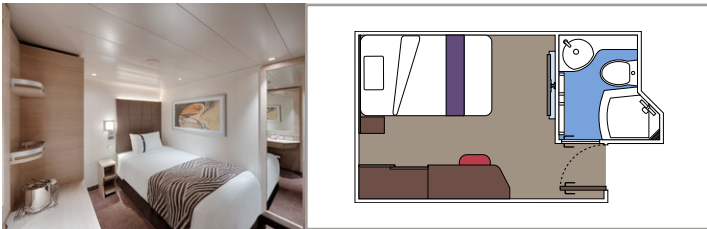

STUDIO INTERIOR

IS

≈10
11-19
1

The images are representative only. Size, layout and furniture may vary (within the same cabin category).

Cabin size (m²)

Balcony size (m²)

Deck location

Accommodating up to