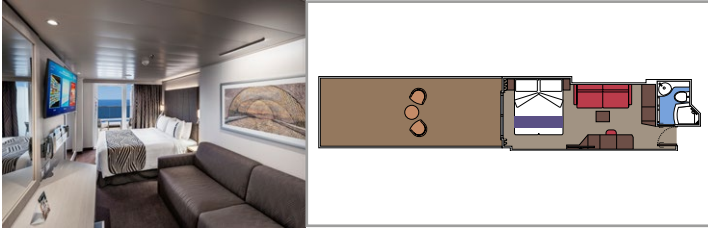

BALCONY

INCLUDED FACILITIES

- Some cabins have balcony overlooking the Promenade
- Some cabins have partial view
- Sitting area with sofa
- Wardrobe
- Comfortable double bed which can be converted in two single beds (on request)
- Bathroom with shower and hairdryer
- Interactive TV, telephone, safe, minibar and air conditioning
- Wifi connection available (for a fee)

PREMIUM BALCONY AUREA BGA

≈17
≈13-17
9
4

> Sundeck