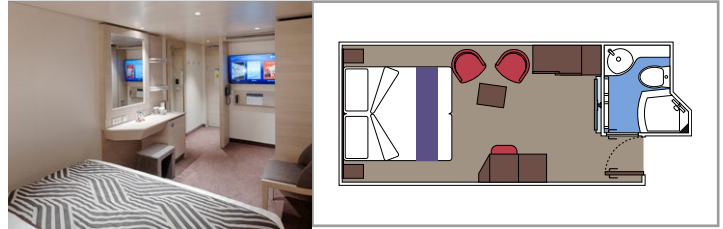

DELUXE INTERIOR

IR1

≈15
5-14
4