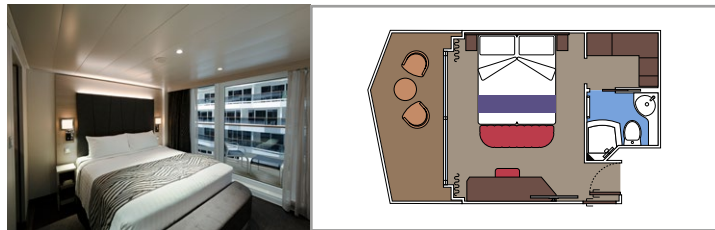

The images are representative only. Size, layout and furniture may vary (within the same cabin category).

INCLUDED FACILITIES

- Luxury suites with premium interiors
- Some Suites have balcony with private whirlpool
- Spacious wardrobe
- Comfortable double bed or single beds (on request)
- Bathroom with large shower and/or bathtub
- Interactive TV, telephone, safe, minibar and air conditioning
- Wifi connection included

 Cabin size (m²)

 Balcony size (m²)

 Deck location

 Accommodating up to

BALCONY

INCLUDED FACILITIES

- Some cabins have balcony overlooking the Promenade
- Some cabins have partial view
- Sitting area with sofa
- Wardrobe
- Comfortable double bed which can be converted in two single beds (on request)
- Bathroom with shower and hairdryer
- Interactive TV, telephone, safe, minibar and air conditioning
- Wifi connection available (for a fee)

DELUXE BALCONY WITH PROMENADE VIEW PR2

≈16
 ≈5
 12-14
 2

› Balcony with Promenade view

DELUXE BALCONY WITH PROMENADE VIEW PR1

≈16
 ≈5
 10-11
 2

› Balcony with Promenade view

The images are representative only. Size, layout and furniture may vary (within the same cabin category).

Cabin size (m²)
 Balcony size (m²)
 Deck location
 Accommodating up to

OCEAN VIEW

INCLUDED FACILITIES

- Window with sea view
- Comfortable double bed or single beds (on request)
- Bathroom with shower and hairdryer
- Interactive TV, telephone, safe, minibar and air conditioning
- Wifi connection available (for a fee)