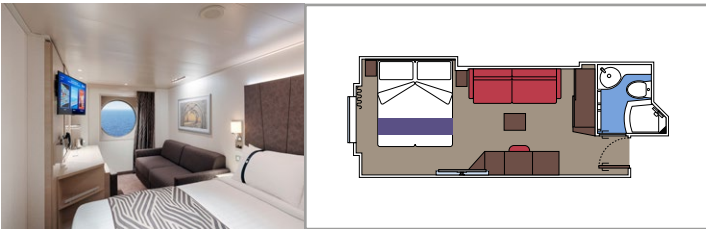

The images are representative only. Size, layout and furniture may vary (within the same cabin category).

INCLUDED FACILITIES

- Luxury suites with premium interiors
- Some Suites have balcony with private whirlpool
- Spacious wardrobe
- Comfortable double bed or single beds (on request)
- Bathroom with large shower and/or bathtub
- Interactive TV, telephone, safe, minibar and air conditioning
- Wifi connection included

 Cabin size (m²)

 Balcony size (m²)

 Deck location

 Accommodating up to

BALCONY

INCLUDED FACILITIES

- Some cabins have balcony overlooking the Promenade
- Some cabins have partial view
- Sitting area with sofa
- Wardrobe
- Comfortable double bed which can be converted in two single beds (on request)
- Bathroom with shower and hairdryer
- Interactive TV, telephone, safe, minibar and air conditioning
- Wifi connection available (for a fee)

Cabin size (m²)
 Balcony size (m²)
 Deck location
 Accommodating up to

OCEAN VIEW

INCLUDED FACILITIES

- Window with sea view
- Comfortable double bed or single beds (on request)
- Bathroom with shower and hairdryer
- Interactive TV, telephone, safe, minibar and air conditioning
- Wifi connection available (for a fee)

 ≈16
  10-12
  4

DELUXE OCEAN VIEW

OR1

 ≈15-16
  5-9
  4

STUDIO OCEAN VIEW

OS

 ≈12
  5-14
  1

The images are representative only. Size, layout and furniture may vary (within the same cabin category).