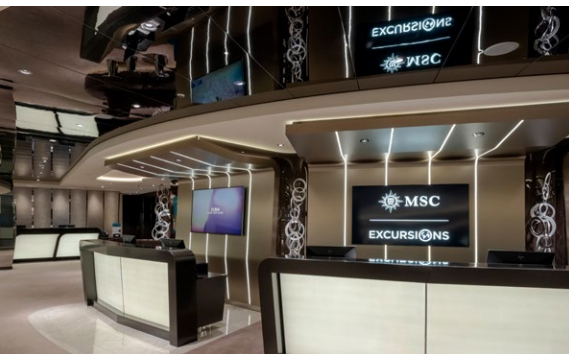

ON MSC WORLD EUROPA THE TECHNOLOGY IS AT THE SERVICE OF THE ART OF HOSPITALITY.

With **MSC for Me**, Guests can stay in touch with their family and friends and get all the information, advice and inspiration they'll need, whenever and wherever they need for free through their mobile app, in cabin smart TV, interactive touchscreens or **MSC for Me** wristbands. For using the mobile app, Guests just need to connect to the free onboard WIFI network to enjoy it all – an internet package is not required!

MSC EXCURSIONS