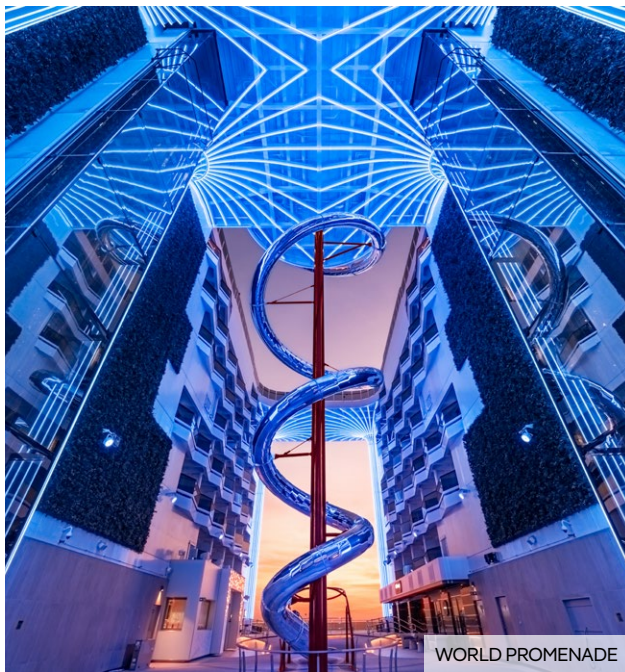

A NEW WORLD OF CRUISING

WORLD PROMENADE

WORLD GALLERIA

LA PLAGE POOL

A WORLD WHERE...

INNOVATION MEETS BEAUTY

The World Promenade features the longest dry slide at sea - an 11-deck-high architectural masterpiece. Sleek stainless steel curves provide a unique and stylish way to access the lower decks, adding to the ship's overall grandeur.

COSMOPOLITAN DESIGN MEETS LEISURE TIME

Any time of the day or night, there's always something to see, do, try or taste at the World Galleria. Spanning three decks, this modern space is lined with boutiques, bars and restaurants, and is topped off with a state-of-the-art LED ceiling.