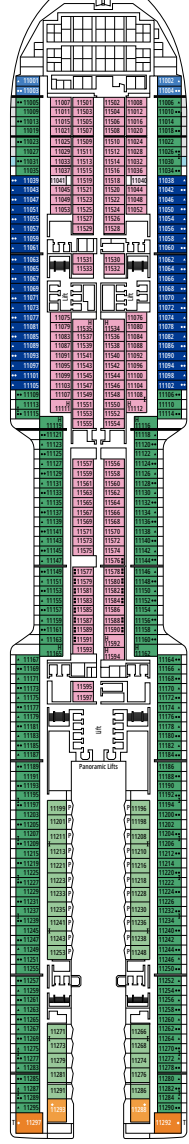

LEGEND

- ▲ Sofa bed
- Double sofa bed
- 3rd bed is a pullman bed
- ■ 3rd and 4th beds are pullman beds
- ●● Bunk bed or sofa that can be converted into bunk bed (3rd and 4th beds); bunk beds are not suitable for children under the age of 6.
- ↔ Connecting Cabins
- H Cabins for guests with disabilities or reduced mobility

- B Cabin with bathtub
- BS Cabin with bathtub and shower
- P Promenade view
- T Terrace
- ⊞ Terrace with whirlpool bath
- Balcony with side view or shadow
- Balcony with metal balustrade
- Balcony with half glass half metal balustrade

- Our ships offer the possibility of combining 2 connecting cabins.
- The double bed is convertible to two single beds except in cabins for guests with disabilities or reduced mobility (H).
- 3rd and 4th beds available in all categories except for IS, OS, PR1, PR2, PR3, PV, SRP and YIN.
- 5th and 6th beds available in SLI.

DECK 12