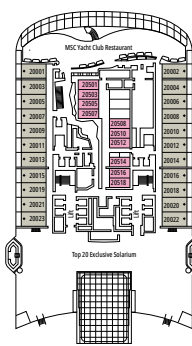

DECKPLANS

CABIN CATEGORIES

INTERIOR

- **IR2** › Deluxe Interior
- **IR1** › Deluxe Interior
- **IS** › Studio Interior

OCEAN VIEW

- **VLA** › Infinite Ocean View Aurea
- **VLI** › Infinite Ocean View
- **OR2** › Deluxe Ocean View
- **OR1** › Deluxe Ocean View
- **OS** › Studio Ocean View

BALCONY

- **BA** › Deluxe Balcony Aurea
- **BR4** › Deluxe Balcony
- **BR3** › Deluxe Balcony
- **BR2** › Deluxe Balcony
- **BR1** › Deluxe Balcony
- **BP** › Deluxe Balcony with partial view
- **PV** › Deluxe Balcony with promenade & Ocean View
- **PR3** › Deluxe Balcony with promenade view
- **PR2** › Deluxe Balcony with promenade view
- **PR1** › Deluxe Balcony with promenade view

SUITE

- **SXJ** › Grand Suite Aurea with terrace and Whirlpool
- **SXT** › Grand Suite Aurea with terrace
- **SX** › Grand Suite Aurea
- **SLI** › Premium Suite Aurea
- **SM** › Junior Suite Aurea
- **SLP** › Premium Suite Aurea with promenade & Ocean View
- **SRP** › Premium Suite Aurea with promenade & Ocean View

MSC YACHT CLUB

- **YC4** › MSC Yacht Club Owner's Suite
- **YC3** › MSC Yacht Club Royal Suite
- **YJD** › MSC Yacht Club Duplex Suite with Whirlpool
- **YCD** › MSC Yacht Club Duplex Suite
- **YCI** › MSC Yacht Club Deluxe Suite
- **YIN** › MSC Yacht Club Interior Suite

DECK 21

DECK 20

DECK 19

DECK 18

DECK 16

DECK 15