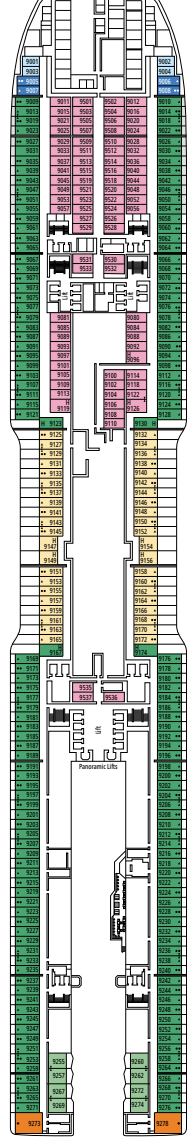

TECHNICAL CHARACTERISTICS

- 22 Decks, included 16 for Guests
- 230/110 volts voltage in cabin
- 21,8/22,7 knots max speed
- Length: 333 metres
- Beam: 47 metres
- Height: 67 metres
- Max number of Guests: 6,762
- Number of crew members: 2,138

DECKPLANS

CABIN CATEGORIES

INTERIOR

- IR2** › Deluxe Interior
- IR1** › Deluxe Interior
- IS** › Studio Interior

OCEAN VIEW

- VLA** › Infinite Ocean View Aurea
- VLI** › Infinite Ocean View
- OR2** › Deluxe Ocean View
- OR1** › Deluxe Ocean View
- OS** › Studio Ocean View

- Our ships offer the possibility of combining 2 connecting cabins.
- The double bed is convertible to two single beds except in cabins for guests with disabilities or reduced mobility (H).
- 3rd and 4th beds available in all categories except for IS, OS, PR1, PR2, PR3, PV, SRP and YIN.
- 5th and 6th beds available in SLI.

DECK 14

DECK 12

DECK 11

DECK 10

DECK 9

DECK 5

MSCFOUNDATION

Discover more on: mscfoundation.org