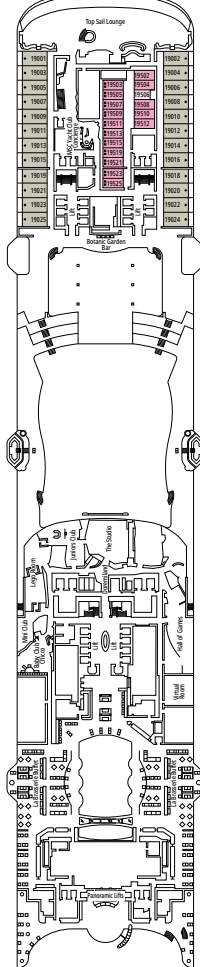

DECKPLANS

CABIN CATEGORIES

INTERIOR

- **IR2** › Deluxe Interior
- **IR1** › Deluxe Interior
- **IS** › Studio Interior

OCEAN VIEW

- **VLA** › Infinite Ocean View Aurea
- **VLI** › Infinite Ocean View
- **OR2** › Deluxe Ocean View
- **OR1** › Deluxe Ocean View
- **OS** › Studio Ocean View

BALCONY

- **BA** › Deluxe Balcony Aurea
- **BR4** › Deluxe Balcony
- **BR3** › Deluxe Balcony
- **BR2** › Deluxe Balcony
- **BR1** › Deluxe Balcony
- **BP** › Deluxe Balcony with partial view
- **PV** › Deluxe Balcony with promenade & Ocean View
- **PR3** › Deluxe Balcony with promenade view
- **PR2** › Deluxe Balcony with promenade view
- **PR1** › Deluxe Balcony with promenade view

SUITE

- **SXJ** › Grand Suite Aurea with terrace and Whirlpool
- **SXT** › Grand Suite Aurea with terrace
- **SX** › Grand Suite Aurea
- **SLI** › Premium Suite Aurea
- **SM** › Junior Suite Aurea
- **SLP** › Premium Suite Aurea with promenade & Ocean View
- **SRP** › Premium Suite Aurea with promenade & Ocean View

MSC YACHT CLUB

- **YC4** › MSC Yacht Club Owner's Suite
- **YC3** › MSC Yacht Club Royal Suite
- **YJD** › MSC Yacht Club Duplex Suite with Whirlpool
- **YCD** › MSC Yacht Club Duplex Suite
- **YCI** › MSC Yacht Club Deluxe Suite
- **YIN** › MSC Yacht Club Interior Suite

DECK 21

DECK 20

DECK 19

DECK 18

DECK 16

DECK 15