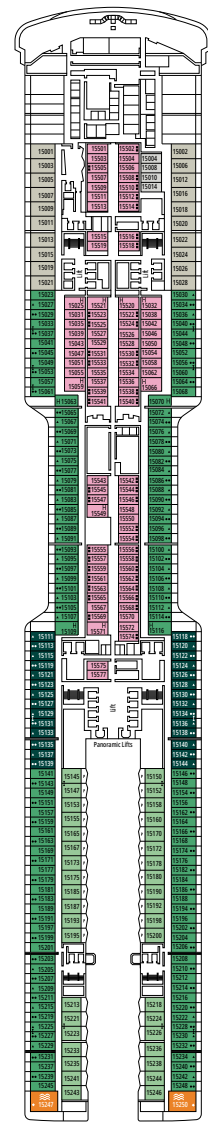

DECKPLANS

CABIN CATEGORIES

INTERIOR

- **IR2** › Deluxe Interior
- **IR1** › Deluxe Interior
- **IS** › Studio Interior

OCEAN VIEW

- **VLA** › Infinite Ocean View Aurea
- **VLI** › Infinite Ocean View
- **OR2** › Deluxe Ocean View
- **OR1** › Deluxe Ocean View
- **OS** › Studio Ocean View

BALCONY

- **BA** › Deluxe Balcony Aurea
- **BR4** › Deluxe Balcony
- **BR3** › Deluxe Balcony
- **BR2** › Deluxe Balcony
- **BR1** › Deluxe Balcony
- **BP** › Deluxe Balcony with partial view
- **PV** › Deluxe Balcony with promenade & Ocean View
- **PR3** › Deluxe Balcony with promenade view
- **PR2** › Deluxe Balcony with promenade view
- **PR1** › Deluxe Balcony with promenade view

SUITE

- **SXJ** › Grand Suite Aurea with terrace and Whirlpool
- **SXT** › Grand Suite Aurea with terrace
- **SX** › Grand Suite Aurea
- **SLI** › Premium Suite Aurea
- **SM** › Junior Suite Aurea
- **SLP** › Premium Suite Aurea with promenade & Ocean View
- **SRP** › Premium Suite Aurea with promenade & Ocean View

MSC YACHT CLUB

- **YC4** › MSC Yacht Club Owner's Suite
- **YC3** › MSC Yacht Club Royal Suite
- **YJD** › MSC Yacht Club Duplex Suite with Whirlpool
- **YCD** › MSC Yacht Club Duplex Suite
- **YCI** › MSC Yacht Club Deluxe Suite
- **YIN** › MSC Yacht Club Interior Suite

DECK 21

DECK 20

DECK 19

DECK 18

DECK 16

DECK 15