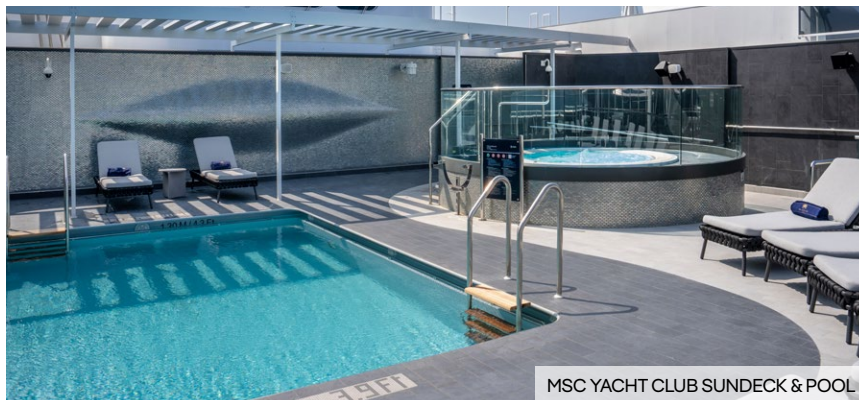

MSC YACHT CLUB

Experience a ship within a ship - indulge in all-inclusive luxury and exclusive access to private club facilities. Enjoy unparalleled comfort, tranquility, and entertainment options throughout the entire ship. Meticulous attention to every detail ensures ultimate relaxation and fulfillment of your desires.

MSC YACHT CLUB TOP SAIL LOUNGE

- Lavishly fitted suites offering outstanding comfort located in the foredecks of the ship.
- Private lounge and restaurant with exclusive access
- A large private pool area with panoramic sundeck and whirlpool baths
- 24-hour butler service and dedicated concierge
- Full access to Thermal Area

THRILLS MEET RELAXATION

Our water features cater to all guests' needs - from heart-racing thrills to serene moments of solitude. Enjoy the latest VR technology at the Aquapark, while the expansive indoor pool offers the perfect escape, rain or shine. For a more meditative experience, the Zen Pool area features two panoramic pools as a tranquil oasis.