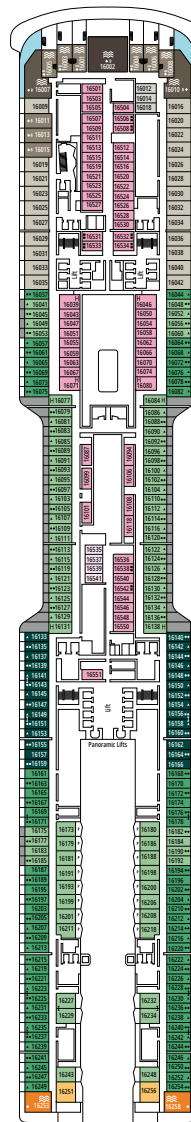

DECKPLANS

CABIN CATEGORIES

INTERIOR

- **IR2** › Deluxe Interior
- **IR1** › Deluxe Interior
- **IS** › Studio Interior

OCEAN VIEW

- **VLA** › Infinite Ocean View Aurea
- **VLI** › Infinite Ocean View
- **OR2** › Deluxe Ocean View
- **OR1** › Deluxe Ocean View
- **OS** › Studio Ocean View

BALCONY

- **BA** › Deluxe Balcony Aurea
- **BR4** › Deluxe Balcony
- **BR3** › Deluxe Balcony
- **BR2** › Deluxe Balcony
- **BR1** › Deluxe Balcony
- **BP** › Deluxe Balcony with partial view
- **PV** › Deluxe Balcony with promenade & Ocean View
- **PR3** › Deluxe Balcony with promenade view
- **PR2** › Deluxe Balcony with promenade view
- **PR1** › Deluxe Balcony with promenade view

SUITE

- **SXJ** › Grand Suite Aurea with terrace and Whirlpool
- **SXT** › Grand Suite Aurea with terrace
- **SX** › Grand Suite Aurea
- **SLI** › Premium Suite Aurea
- **SM** › Junior Suite Aurea
- **SLP** › Premium Suite Aurea with promenade & Ocean View
- **SRP** › Premium Suite Aurea with promenade & Ocean View

MSC YACHT CLUB

- **YC4** › MSC Yacht Club Owner's Suite
- **YC3** › MSC Yacht Club Royal Suite
- **YJD** › MSC Yacht Club Duplex Suite with Whirlpool
- **YCD** › MSC Yacht Club Duplex Suite
- **YCI** › MSC Yacht Club Deluxe Suite
- **YIN** › MSC Yacht Club Interior Suite

DECK 21

DECK 20

DECK 19

DECK 18

DECK 16

DECK 15