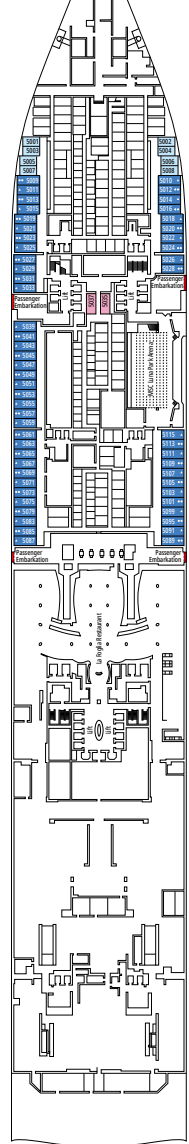

LEGEND

- ▲ Sofa bed
- Double sofa bed
- 3rd bed is a pullman bed
- ■ 3rd and 4th beds are pullman beds
- ●● Bunk bed or sofa that can be converted into bunk bed (3rd and 4th beds); bunk beds are not suitable for children under the age of 6.
- ↔ Connecting Cabins
- H Cabins for guests with disabilities or reduced mobility

- B Cabin with bathtub
- BS Cabin with bathtub and shower
- P Promenade view
- T Terrace
- ⊞ Terrace with whirlpool bath
- Balcony with side view or shadow
- Balcony with metal balustrade
- Balcony with half glass half metal balustrade

- Our ships offer the possibility of combining 2 connecting cabins.
- The double bed is convertible to two single beds except in cabins for guests with disabilities or reduced mobility (H).
- 3rd and 4th beds available in all categories except for IS, OS, PR1, PR2, PR3, PV, SRP and YIN.
- 5th and 6th beds available in SLI.

DECK 12