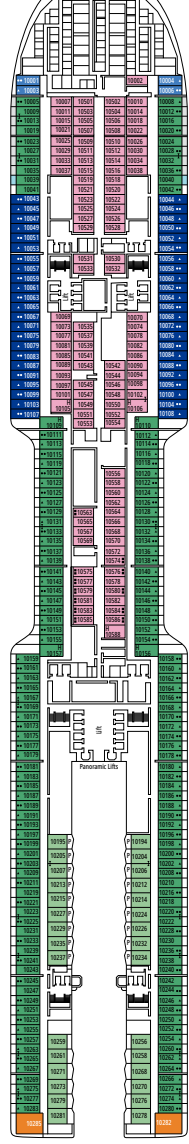

LEGEND

- ▲ Sofa bed
- Double sofa bed
- 3rd bed is a pullman bed
- ■ 3rd and 4th beds are pullman beds
- ●● Bunk bed or sofa that can be converted into bunk bed (3rd and 4th beds); bunk beds are not suitable for children under the age of 6.
- ↔ Connecting Cabins
- H Cabins for guests with disabilities or reduced mobility

- B Cabin with bathtub
- BS Cabin with bathtub and shower
- P Promenade view
- T Terrace
- ⊞ Terrace with whirlpool bath
- Balcony with side view or shadow
- Balcony with metal balustrade
- Balcony with half glass half metal balustrade

- Our ships offer the possibility of combining 2 connecting cabins.
- The double bed is convertible to two single beds except in cabins for guests with disabilities or reduced mobility (H).
- 3rd and 4th beds available in all categories except for IS, OS, PR1, PR2, PR3, PV, SRP and YIN.
- 5th and 6th beds available in SLI.

DECK 12