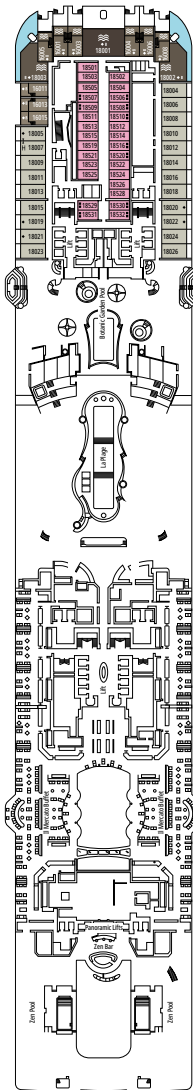

DECKPLANS

CABIN CATEGORIES

INTERIOR

- **IR2** › Deluxe Interior
- **IR1** › Deluxe Interior
- **IS** › Studio Interior

OCEAN VIEW

- **VLA** › Infinite Ocean View Aurea
- **VLI** › Infinite Ocean View
- **OR2** › Deluxe Ocean View
- **OR1** › Deluxe Ocean View
- **OS** › Studio Ocean View

BALCONY

- **BA** › Deluxe Balcony Aurea
- **BR4** › Deluxe Balcony
- **BR3** › Deluxe Balcony
- **BR2** › Deluxe Balcony
- **BR1** › Deluxe Balcony
- **BP** › Deluxe Balcony with partial view
- **PV** › Deluxe Balcony with promenade & Ocean View
- **PR3** › Deluxe Balcony with promenade view
- **PR2** › Deluxe Balcony with promenade view
- **PR1** › Deluxe Balcony with promenade view

SUITE

- **SXJ** › Grand Suite Aurea with terrace and Whirlpool
- **SXT** › Grand Suite Aurea with terrace
- **SX** › Grand Suite Aurea
- **SLI** › Premium Suite Aurea
- **SM** › Junior Suite Aurea
- **SLP** › Premium Suite Aurea with promenade & Ocean View
- **SRP** › Premium Suite Aurea with promenade & Ocean View

MSC YACHT CLUB

- **YC4** › MSC Yacht Club Owner's Suite
- **YC3** › MSC Yacht Club Royal Suite
- **YJD** › MSC Yacht Club Duplex Suite with Whirlpool
- **YCD** › MSC Yacht Club Duplex Suite
- **YCI** › MSC Yacht Club Deluxe Suite
- **YIN** › MSC Yacht Club Interior Suite

DECK 21

DECK 20

DECK 19

DECK 18

DECK 16

DECK 15