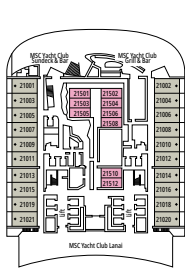

DECKPLANS

CABIN CATEGORIES

INTERIOR

- **IR2** › Deluxe Interior
- **IR1** › Deluxe Interior
- **IS** › Studio Interior

OCEAN VIEW

- **VLA** › Infinite Ocean View Aurea
- **VLI** › Infinite Ocean View
- **OR2** › Deluxe Ocean View
- **OR1** › Deluxe Ocean View
- **OS** › Studio Ocean View

BALCONY

- **BA** › Deluxe Balcony Aurea
- **BR4** › Deluxe Balcony
- **BR3** › Deluxe Balcony
- **BR2** › Deluxe Balcony
- **BR1** › Deluxe Balcony
- **BP** › Deluxe Balcony with partial view
- **PV** › Deluxe Balcony with promenade & Ocean View
- **PR3** › Deluxe Balcony with promenade view
- **PR2** › Deluxe Balcony with promenade view
- **PR1** › Deluxe Balcony with promenade view

SUITE

- **SXJ** › Grand Suite Aurea with terrace and Whirlpool
- **SXT** › Grand Suite Aurea with terrace
- **SX** › Grand Suite Aurea
- **SLI** › Premium Suite Aurea
- **SM** › Junior Suite Aurea
- **SLP** › Premium Suite Aurea with promenade & Ocean View
- **SRP** › Premium Suite Aurea with promenade & Ocean View

MSC YACHT CLUB

- **YC4** › MSC Yacht Club Owner's Suite
- **YC3** › MSC Yacht Club Royal Suite
- **YJD** › MSC Yacht Club Duplex Suite with Whirlpool
- **YCD** › MSC Yacht Club Duplex Suite
- **YCI** › MSC Yacht Club Deluxe Suite
- **YIN** › MSC Yacht Club Interior Suite

DECK 21

DECK 20

DECK 19

DECK 18

DECK 16

DECK 15