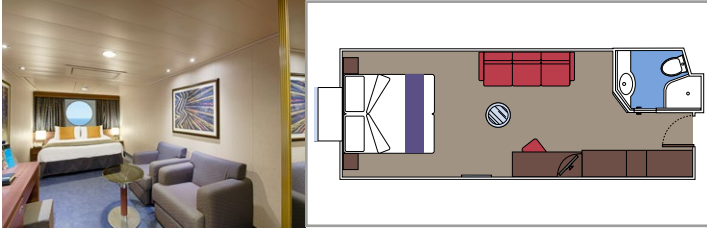

OCEAN VIEW

INCLUDED FACILITIES

- Window with sea view
- Relaxing armchair
- Comfortable double bed or single beds (on request)
- Bathroom with shower, vanity area with hairdryer
- Interactive TV, telephone, safe, minibar and air conditioning
- Wifi connection available (for a fee)

PREMIUM OCEAN VIEW

OL1

≈20
5
4

› Low deck location