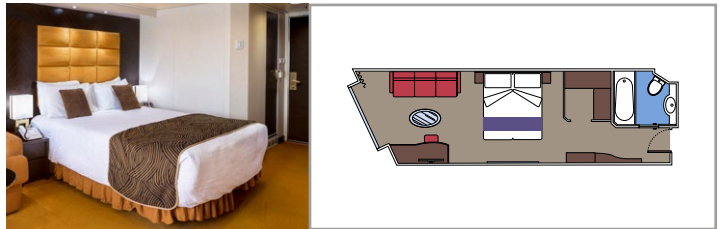

DELUXE SUITE AUREA WITH SEALED WINDOW

SRS

≈21-24
9-11
2

- > Sealed panoramic window

The images are representative only. Size, layout and furniture may vary (within the same cabin category).

Cabin size (m²)

Balcony size (m²)

Deck location

Accommodating up to