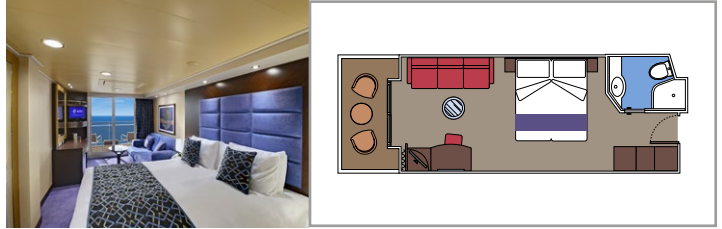

 Cabin size (m²)

 Balcony size (m²)

 Deck location

 Accommodating up to

SUITE AUREA

INCLUDED FACILITIES

- Some Suites have a panoramic sealed window
- Spacious wardrobe
- Sitting area with sofa
- Comfortable double bed or single beds (on request)
- Bathroom with bathtub, vanity area with hairdryer
- Interactive TV, telephone, safe, minibar and air conditioning
- Wifi connection available (for a fee)

The images are representative only. Size, layout and furniture may vary (within the same cabin category).

 Cabin size (m²)

 Balcony size (m²)

 Deck location

 Accommodating up to

BALCONY

INCLUDED FACILITIES

- Sitting area with sofa
- Comfortable double bed or single beds (on request)
- Bathroom with shower or bathtub, vanity area with hairdryer
- Interactive TV, telephone, safe, minibar and air conditioning
- Wifi connection available (for a fee)

DELUXE BALCONY AUREA BA

 ≈18
  ≈4
  9-13
  4

› Best ship position

PREMIUM BALCONY BL3

 ≈18
  ≈4
  12-13
  4

› High deck location
› Some cabins have metal balustrade or half glass half metal balustrade

PREMIUM BALCONY BL2

 Cabin size (m²)

 Balcony size (m²)

 Deck location

 Accommodating up to

OCEAN VIEW

INCLUDED FACILITIES

- Window with sea view
- Relaxing armchair
- Comfortable double bed or single beds (on request)
- Bathroom with shower, vanity area with hairdryer
- Interactive TV, telephone, safe, minibar and air conditioning
- Wifi connection available (for a fee)