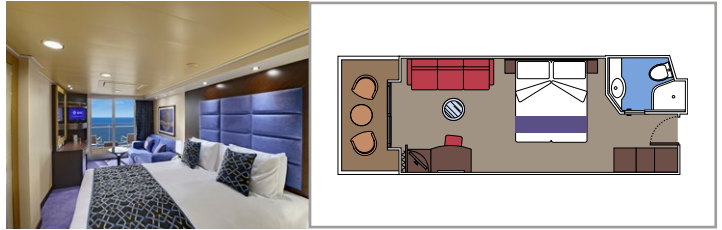

PREMIUM BALCONY BL1

≈18
≈4
8-9
4

› Low deck location