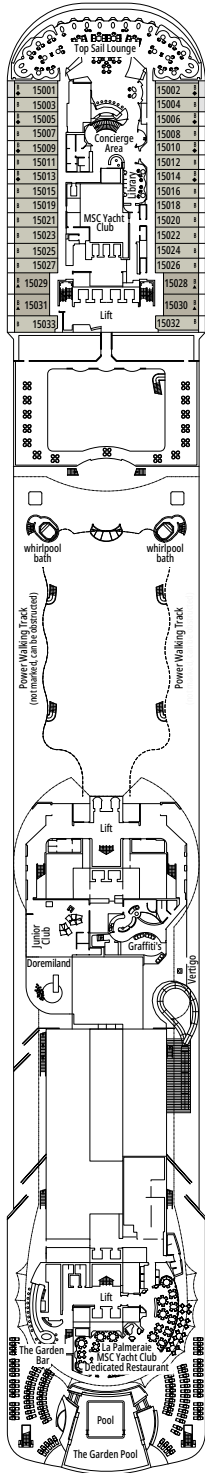

DECK 15
CRISTALLO