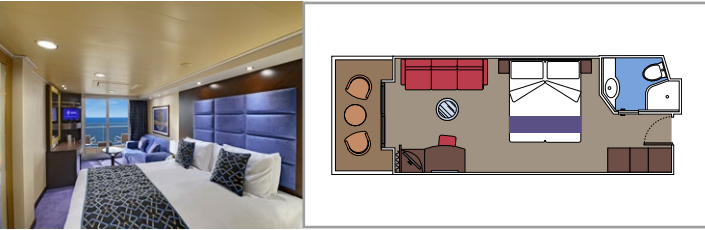

PREMIUM BALCONY BL2

≈18
≈4
10-11
4

› Medium deck location