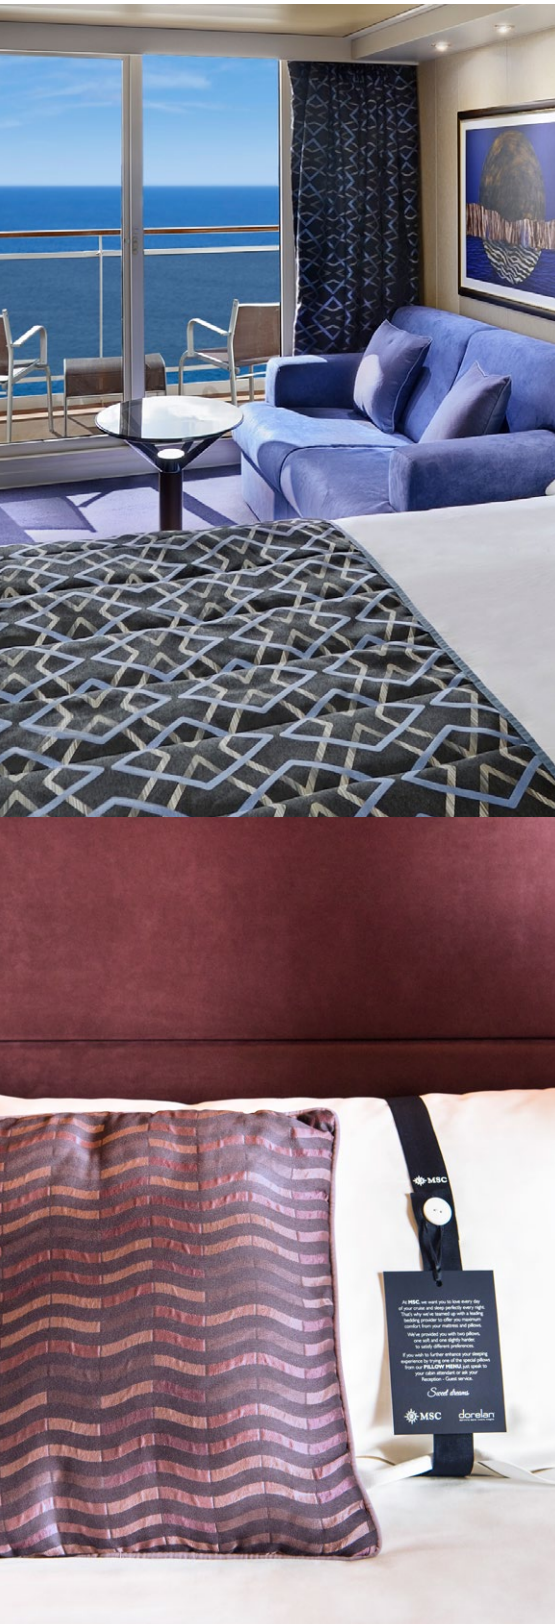

SUITE AUREA

MSC YACHT CLUB

SUITE AUREA

DELUXE BALCONY AUREA

BALCONY

OCEAN VIEW

INTERIOR

LEGEND

Cabin size (m²)

Balcony size (m²)

Deck location

Accommodating up to