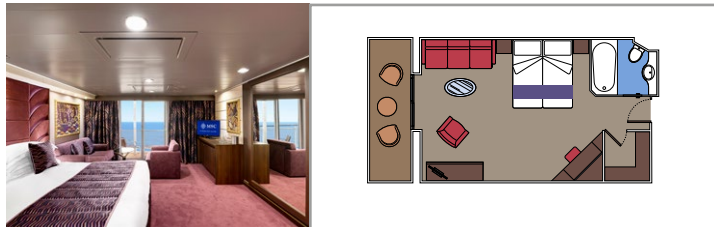

MSC YACHT CLUB ROYAL SUITE YC3

 ≈36
  ≈16
  16
  4

- › Balcony with dining table
- › Separate living area and dining room
- › Walk-in wardrobe

MSC YACHT CLUB EXECUTIVE & FAMILY SUITE YC2

 ≈40-51
  12
  4

- › Panoramic sealed window
- › Sitting area with sofa
- › Walk-in wardrobe

MSC YACHT CLUB GRAND SUITE YCP

 ≈26
  ≈6
  15-16
  3

- › Sitting area with sofa
- › Spacious wardrobe

MSC YACHT CLUB DELUXE SUITE YC1

 ≈22
  ≈6
  15-16
  4

- › Sitting area with sofa
- › Spacious wardrobe

The images are representative only. Size, layout and furniture may vary (within the same cabin category).

 Cabin size (m²)

 Balcony size (m²)

 Deck location

 Accommodating up to

SUITE AUREA

INCLUDED FACILITIES

- Some Suites have a panoramic sealed window
- Spacious wardrobe
- Sitting area with sofa
- Comfortable double bed or single beds (on request)
- Bathroom with bathtub, vanity area with hairdryer
- Interactive TV, telephone, safe, minibar and air conditioning
- Wifi connection available (for a fee)

The images are representative only. Size, layout and furniture may vary (within the same cabin category).

 Cabin size (m²)

 Balcony size (m²)

 Deck location

 Accommodating up to

BALCONY

INCLUDED FACILITIES

- Sitting area with sofa
- Comfortable double bed or single beds (on request)
- Bathroom with shower or bathtub, vanity area with hairdryer
- Interactive TV, telephone, safe, minibar and air conditioning
- Wifi connection available (for a fee)