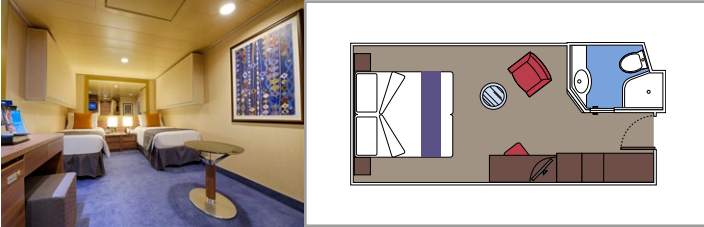

INTERIOR

INCLUDED FACILITIES

Comfortable double bed or single beds (on request)

Bathroom with shower, vanity area with hairdryer

Interactive TV, telephone, safe, minibar and air conditioning

Wifi connection available (for a fee)

DELUXE INTERIOR

IR2

≈16
11-13
4

› Medium deck location