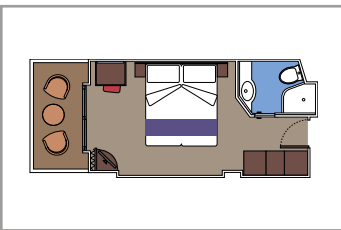

 Cabin size (m²)

 Balcony size (m²)

 Deck location

 Accommodating up to

SUITE AUREA

INCLUDED FACILITIES

- Some Suites have a panoramic sealed window
- Spacious wardrobe
- Sitting area with sofa
- Comfortable double bed or single beds (on request)
- Bathroom with bathtub, vanity area with hairdryer
- Interactive TV, telephone, safe, minibar and air conditioning
- Wifi connection available (for a fee)

The images are representative only. Size, layout and furniture may vary (within the same cabin category).

 Cabin size (m²)

 Balcony size (m²)

 Deck location

 Accommodating up to

BALCONY

INCLUDED FACILITIES

- Sitting area with sofa
- Comfortable double bed or single beds (on request)
- Bathroom with shower or bathtub, vanity area with hairdryer
- Interactive TV, telephone, safe, minibar and air conditioning
- Wifi connection available (for a fee)

 ≈18
  ≈4
  10-11
  4

› Medium deck location

PREMIUM BALCONY BL1

 ≈18
  ≈4
  8-9
  4

› Low deck location

JUNIOR BALCONY BM2

 ≈14
  ≈3

› Medium deck location
› Deck 12-13
› Accommodating up to 2 people

 Cabin size (m²)

 Balcony size (m²)

 Deck location

 Accommodating up to

OCEAN VIEW

INCLUDED FACILITIES

- Window with sea view
- Relaxing armchair
- Comfortable double bed or single beds (on request)
- Bathroom with shower, vanity area with hairdryer
- Interactive TV, telephone, safe, minibar and air conditioning
- Wifi connection available (for a fee)