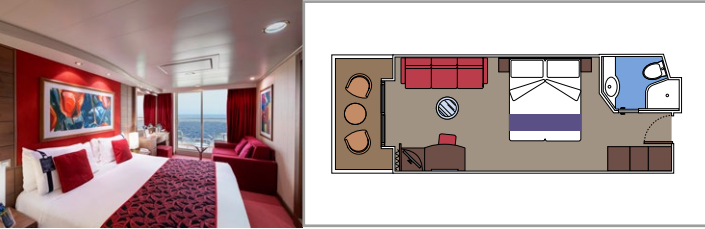

BALCONY

INCLUDED FACILITIES

- Sitting area with sofa
- Comfortable double bed or single beds (on request)
- Bathroom with shower or bathtub, vanity area with hairdryer
- Interactive TV, telephone, safe, minibar and air conditioning
- Wifi connection available (for a fee)

DELUXE BALCONY AUREA BA

≈18
≈4
9-13
4

› Best ship position