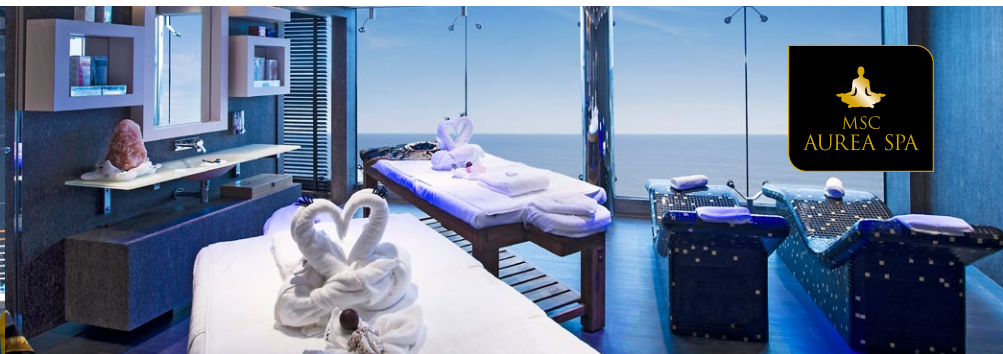

MSC AUREA SPA