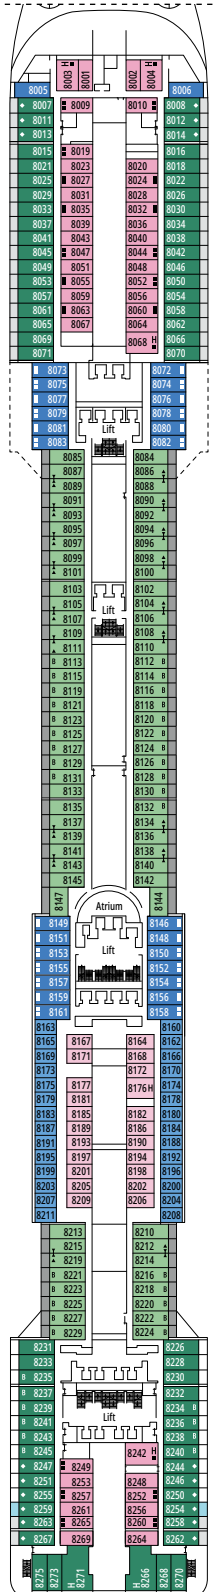

DECK 8
ONICE