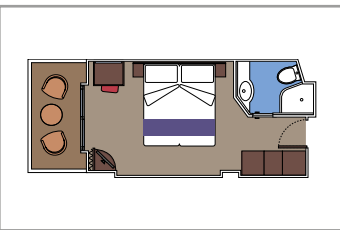

The images are representative only. Size, layout and furniture may vary (within the same cabin category).

 Cabin size (m²)

 Balcony size (m²)

 Deck location

 Accommodating up to

BALCONY

INCLUDED FACILITIES

- Sitting area with sofa
- Comfortable double bed or single beds (on request)
- Bathroom with shower or bathtub, vanity area with hairdryer
- Interactive TV, telephone, safe, minibar and air conditioning
- Wifi connection available (for a fee)

 ≈18
  ≈4
  10-11
  4

› Medium deck location

PREMIUM BALCONY BL1

 ≈18
  ≈4
  8-9
  4

› Low deck location

JUNIOR BALCONY BM2

 ≈14
  ≈3

› Medium deck location
› Deck 12-13
› Accommodating up to 2 people

JUNIOR BALCONY BM1

 ≈14
  ≈3

› Low deck location
› Deck 9-11
› Accommodating up to 2 people

DELUXE BALCONY WITH PARTIAL VIEW BP

 ≈18
  ≈4
  8-13
  4

› Balcony with partial view

The images are representative only. Size, layout and furniture may vary (within the same cabin category).

 Cabin size (m²)

 Balcony size (m²)

 Deck location

 Accommodating up to

OCEAN VIEW

INCLUDED FACILITIES

- Window with sea view
- Relaxing armchair
- Comfortable double bed or single beds (on request)
- Bathroom with shower, vanity area with hairdryer
- Interactive TV, telephone, safe, minibar and air conditioning
- Wifi connection available (for a fee)