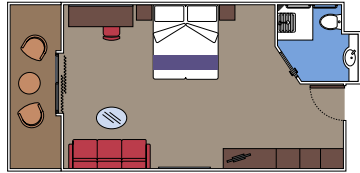

 Cabin size (m²)

 Balcony size (m²)

 Deck location

 Accommodating up to

SUITE AUREA

INCLUDED FACILITIES

- Some Suites have a panoramic sealed window
- Spacious wardrobe
- Sitting area with sofa
- Comfortable double bed or single beds (on request)
- Bathroom with bathtub, vanity area with hairdryer
- Interactive TV, telephone, safe, minibar and air conditioning
- Wifi connection available (for a fee)

The images are representative only. Size, layout and furniture may vary (within the same cabin category).

 Cabin size (m²)

 Balcony size (m²)

 Deck location

 Accommodating up to

BALCONY

INCLUDED FACILITIES

- Sitting area with sofa
- Comfortable double bed or single beds (on request)
- Bathroom with shower or bathtub, vanity area with hairdryer
- Interactive TV, telephone, safe, minibar and air conditioning
- Wifi connection available (for a fee)

› Low deck location

The images are representative only. Size, layout and furniture may vary (within the same cabin category).

 Cabin size (m²)

 Balcony size (m²)

 Deck location

 Accommodating up to

FACILITIES FOR GUESTS WITH DISABILITIES OR REDUCED MOBILITY

MSC YACHT CLUB DELUXE SUITE FOR GUESTS WITH DISABILITIES OR REDUCED MOBILITY

MSC YACHT CLUB

Available in:

- › **MSC Yacht Club Deluxe Suite (YC1)**
cabin size ≈33m²; balcony size ≈4m²; deck 16

BALCONY

Available in: