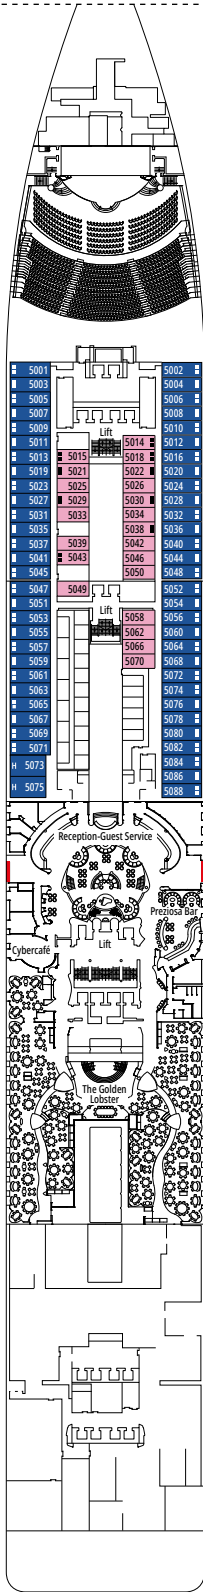

DECK 5
CORALLO