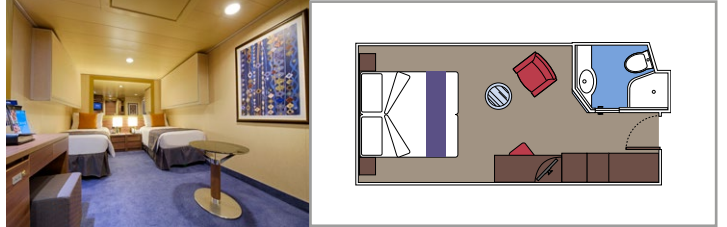

DELUXE INTERIOR

IR1

≈16
5-10
4

› Low deck location