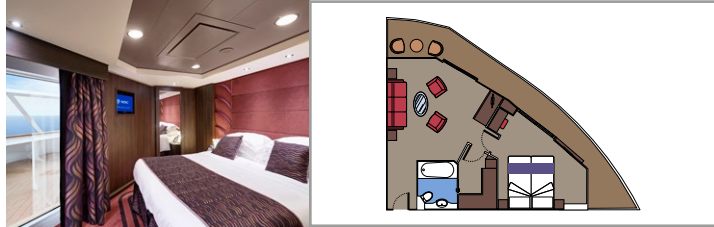

CONCIERGE AREA

INCLUDED FACILITIES

- Luxury Suites with premium interiors
- Some Suites have panoramic sealed windows
- Spacious wardrobe
- Sitting area with sofa or separate living area
- Comfortable double bed or single beds (on request)
- Bathroom with bathtub and/or shower, vanity area with hairdryer
- Interactive TV, telephone, safe, minibar and air conditioning
- Wifi connection included

MSC YACHT CLUB ROYAL SUITE YC3

 ≈36
  ≈16
  16
  4

- › Balcony with dining table
- › Separate living area and dining room
- › Walk-in wardrobe

MSC YACHT CLUB EXECUTIVE & FAMILY SUITE YC2

 ≈40-51
  12
  4

- › Panoramic sealed window
- › Sitting area with sofa
- › Walk-in wardrobe

 Cabin size (m²)

 Balcony size (m²)

 Deck location

 Accommodating up to

SUITE AUREA

INCLUDED FACILITIES

- Some Suites have a panoramic sealed window
- Spacious wardrobe
- Sitting area with sofa
- Comfortable double bed or single beds (on request)
- Bathroom with bathtub, vanity area with hairdryer
- Interactive TV, telephone, safe, minibar and air conditioning
- Wifi connection available (for a fee)