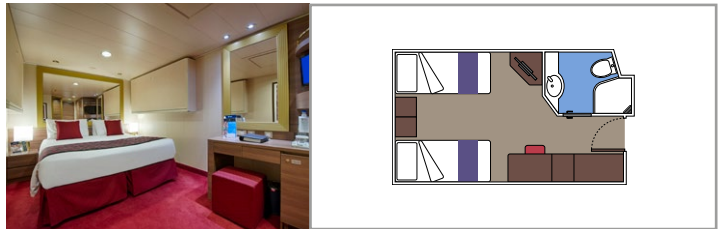

JUNIOR INTERIOR

IM1

≈13
8-11
2

› Low deck location

The images are representative only. Size, layout and furniture may vary (within the same cabin category).

Cabin size (m²)

Balcony size (m²)

Deck location

Accommodating up to