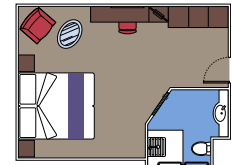

The images are representative only. Size, layout and furniture may vary (within the same cabin category).

 Cabin size (m²)

 Balcony size (m²)

 Deck location

 Accommodating up to

BALCONY

INCLUDED FACILITIES

- Sitting area with sofa
- Comfortable double bed or single beds (on request)
- Bathroom with shower or bathtub, vanity area with hairdryer
- Interactive TV, telephone, safe, minibar and air conditioning
- Wifi connection available (for a fee)

MSC YACHT CLUB DELUXE SUITE FOR GUESTS WITH DISABILITIES OR REDUCED MOBILITY

MSC YACHT CLUB

Available in:

- › **MSC Yacht Club Deluxe Suite (YC1)**
cabin size ≈33m²; balcony size ≈4m²; deck 16

BALCONY

Available in:

- › **Premium Balcony (BL3)**
cabin size ≈26m²; balcony size ≈6m²; high deck location (deck 12)
- › **Premium Balcony (BL2)**
cabin size ≈26m²; balcony size ≈6m²; medium deck location (deck 10-11)
- › **Premium Balcony (BL1)**
cabin size ≈26-36m²; balcony size ≈6-9m²; low deck location (deck 8-9)

OCEAN VIEW

Available in:

- › **Premium Ocean View (OL1)**
cabin size ≈28m²; low deck location (deck 5)

INTERIOR

Available in:

- › **Deluxe Interior (IR2)**
cabin size ≈24m²; medium deck location (deck 11-12)
- › **Deluxe Interior (IR1)**
cabin size ≈24m²; low deck location (deck 8-10)
- › **Junior Interior (IM1)**
cabin size ≈21m²; low deck location (deck 8-10)