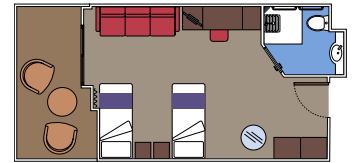

 Cabin size (m²)

 Balcony size (m²)

 Deck location

 Accommodating up to

SUITE AUREA

INCLUDED FACILITIES

- Some Suites have a panoramic sealed window
- Spacious wardrobe
- Sitting area with sofa
- Comfortable double bed or single beds (on request)
- Bathroom with bathtub, vanity area with hairdryer
- Interactive TV, telephone, safe, minibar and air conditioning
- Wifi connection available (for a fee)

The images are representative only. Size, layout and furniture may vary (within the same cabin category).

 Cabin size (m²)

 Balcony size (m²)

 Deck location

 Accommodating up to

BALCONY

INCLUDED FACILITIES

- Sitting area with sofa
- Comfortable double bed or single beds (on request)
- Bathroom with shower or bathtub, vanity area with hairdryer
- Interactive TV, telephone, safe, minibar and air conditioning
- Wifi connection available (for a fee)

› Low deck location

The images are representative only. Size, layout and furniture may vary (within the same cabin category).

 Cabin size (m²)

 Balcony size (m²)

 Deck location

 Accommodating up to

FACILITIES FOR GUESTS WITH DISABILITIES OR REDUCED MOBILITY

MSC YACHT CLUB DELUXE SUITE FOR GUESTS WITH DISABILITIES OR REDUCED MOBILITY

MSC YACHT CLUB

Available in:

- › **MSC Yacht Club Deluxe Suite (YC1)**
cabin size ≈33m²; balcony size ≈4m²; deck 16

BALCONY

Available in: