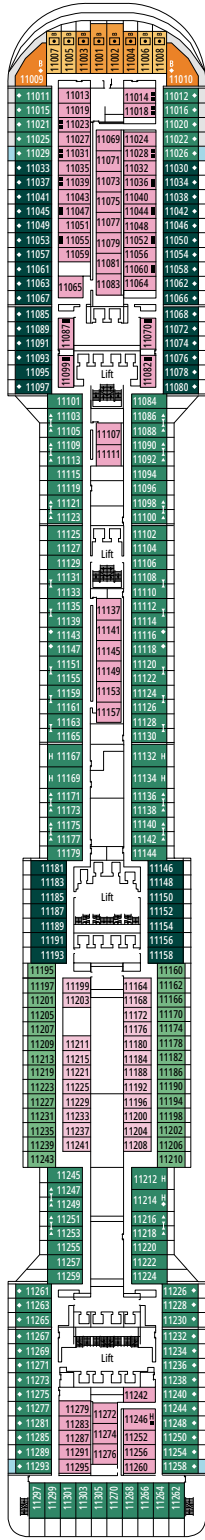

DECK 11
GIADA