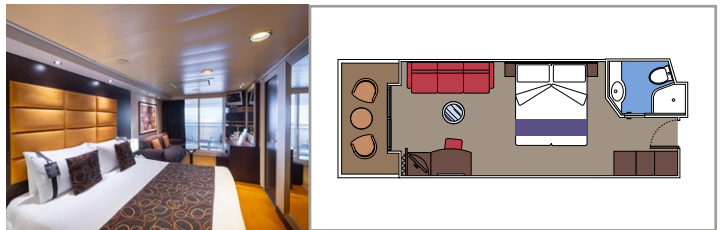

DELUXE BALCONY WITH PARTIAL VIEW BP

≈18
≈4
8-13
4

› Balcony with partial view

The images are representative only. Size, layout and furniture may vary (within the same cabin category).

Cabin size (m²)

Balcony size (m²)

Deck location

Accommodating up to