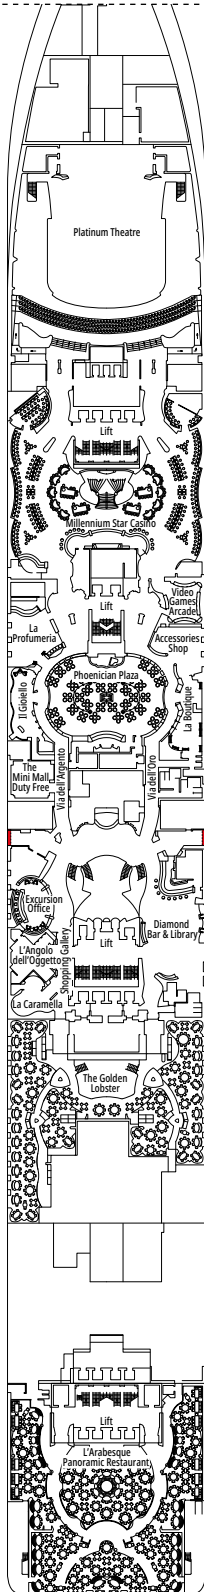

DECK 6
DIAMANTE