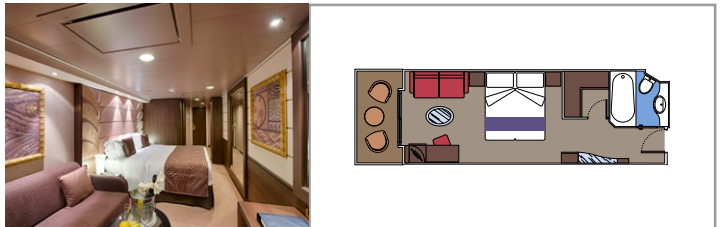

MSC YACHT CLUB ROYAL SUITE YC3

 ≈36
  ≈16
  16
  4

- › Balcony with dining table
- › Separate living area and dining room
- › Walk-in wardrobe

MSC YACHT CLUB EXECUTIVE & FAMILY SUITE YC2

 ≈40-51
  12
  4

- › Panoramic sealed window
- › Sitting area with sofa
- › Walk-in wardrobe

MSC YACHT CLUB GRAND SUITE YCP

 ≈26
  ≈6
  15-16
  3

- › Sitting area with sofa
- › Spacious wardrobe

MSC YACHT CLUB DELUXE SUITE YC1

 ≈22
  ≈6
  15-16
  4

- › Sitting area with sofa
- › Spacious wardrobe

The images are representative only. Size, layout and furniture may vary (within the same cabin category).

 Cabin size (m²)

 Balcony size (m²)

 Deck location

 Accommodating up to

SUITE AUREA

INCLUDED FACILITIES

- Some Suites have a panoramic sealed window
- Spacious wardrobe
- Sitting area with sofa
- Comfortable double bed or single beds (on request)
- Bathroom with bathtub, vanity area with hairdryer
- Interactive TV, telephone, safe, minibar and air conditioning
- Wifi connection available (for a fee)

The images are representative only. Size, layout and furniture may vary (within the same cabin category).

 Cabin size (m²)

 Balcony size (m²)

 Deck location

 Accommodating up to

BALCONY

INCLUDED FACILITIES

- Sitting area with sofa
- Comfortable double bed or single beds (on request)
- Bathroom with shower or bathtub, vanity area with hairdryer
- Interactive TV, telephone, safe, minibar and air conditioning
- Wifi connection available (for a fee)