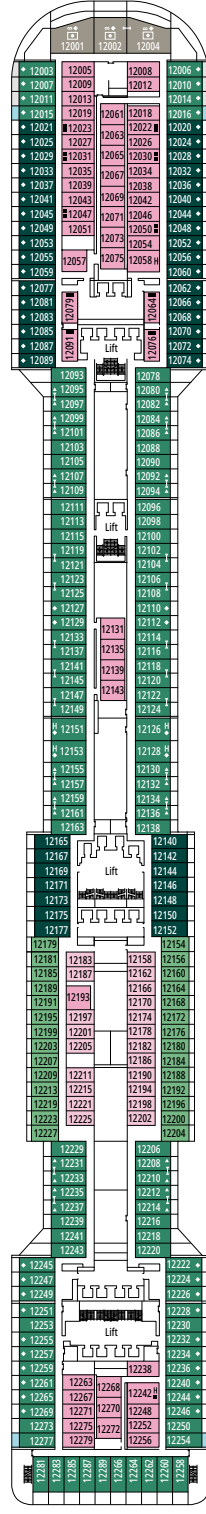

DECK 12
OPALE