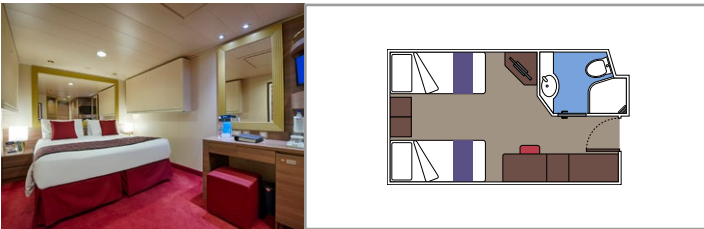

JUNIOR INTERIOR

IM2

≈13
12-13
2

› Medium deck location