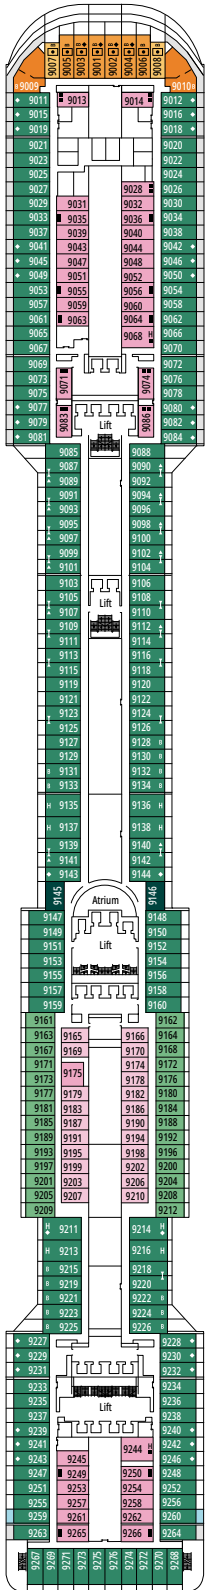

DECK 9
AGATA