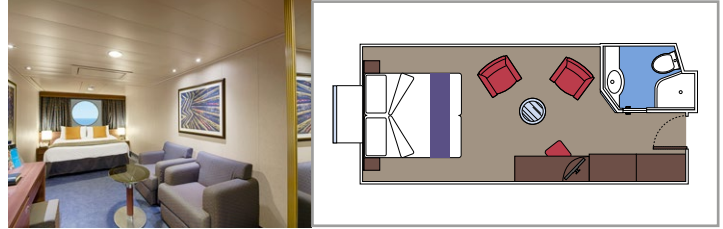

DELUXE OCEAN VIEW

OR2

≈17
8-13
4

› Medium deck location