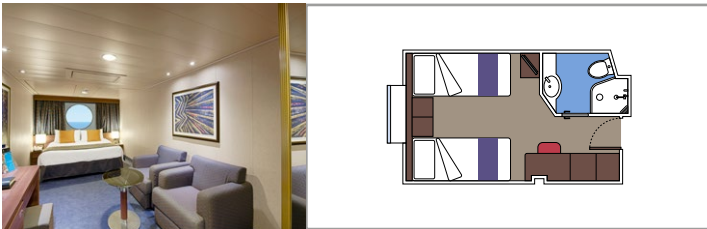

JUNIOR OCEAN VIEW

OM2

≈12
8
2

› Medium deck location

The images are representative only. Size, layout and furniture may vary (within the same cabin category).

Cabin size (m²)

Balcony size (m²)

Deck location

Accommodating up to