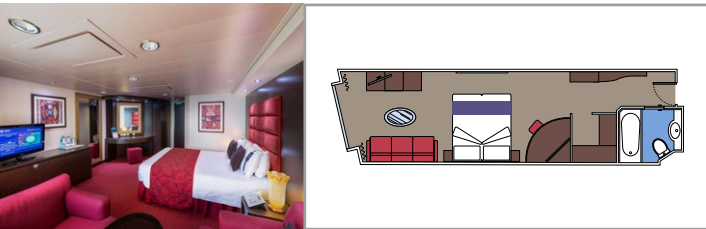

PREMIUM SUITE AUREA WITH SEALED WINDOW

SLS

≈25-29
9-11
4

- > Sealed panoramic window