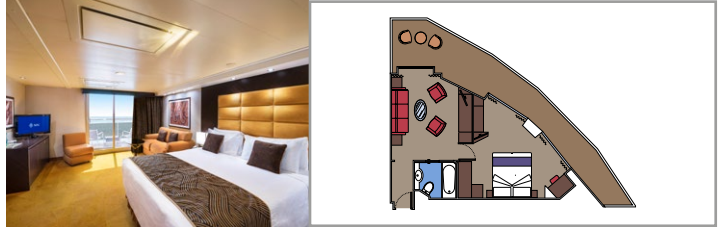

MSC YACHT CLUB GRAND SUITE YCP

 ≈26
  ≈6
  15-16
  3

- › Sitting area with sofa
- › Spacious wardrobe

MSC YACHT CLUB DELUXE SUITE YC1

 ≈22
  ≈6
  15-16
  4

- › Sitting area with sofa
- › Spacious wardrobe

The images are representative only. Size, layout and furniture may vary (within the same cabin category).

 Cabin size (m²)

 Balcony size (m²)

 Deck location

 Accommodating up to

SUITE AUREA

INCLUDED FACILITIES

- Some Suites have a panoramic sealed window
- Spacious wardrobe
- Sitting area with sofa
- Comfortable double bed or single beds (on request)
- Bathroom with bathtub, vanity area with hairdryer
- Interactive TV, telephone, safe, minibar and air conditioning
- Wifi connection available (for a fee)

GRAND SUITE AUREA

SX

 ≈38-42
  ≈3
  9-11
  4

- > Sitting area with sofa
- > Walk-in wardrobe

PREMIUM SUITE AUREA

SL1

 ≈33
  ≈3
  10
  4

- > Spacious wardrobe

The images are representative only. Size, layout and furniture may vary (within the same cabin category).

 Cabin size (m²)

 Balcony size (m²)

 Deck location

 Accommodating up to

BALCONY

INCLUDED FACILITIES

- Sitting area with sofa
- Comfortable double bed or single beds (on request)
- Bathroom with shower or bathtub, vanity area with hairdryer
- Interactive TV, telephone, safe, minibar and air conditioning
- Wifi connection available (for a fee)